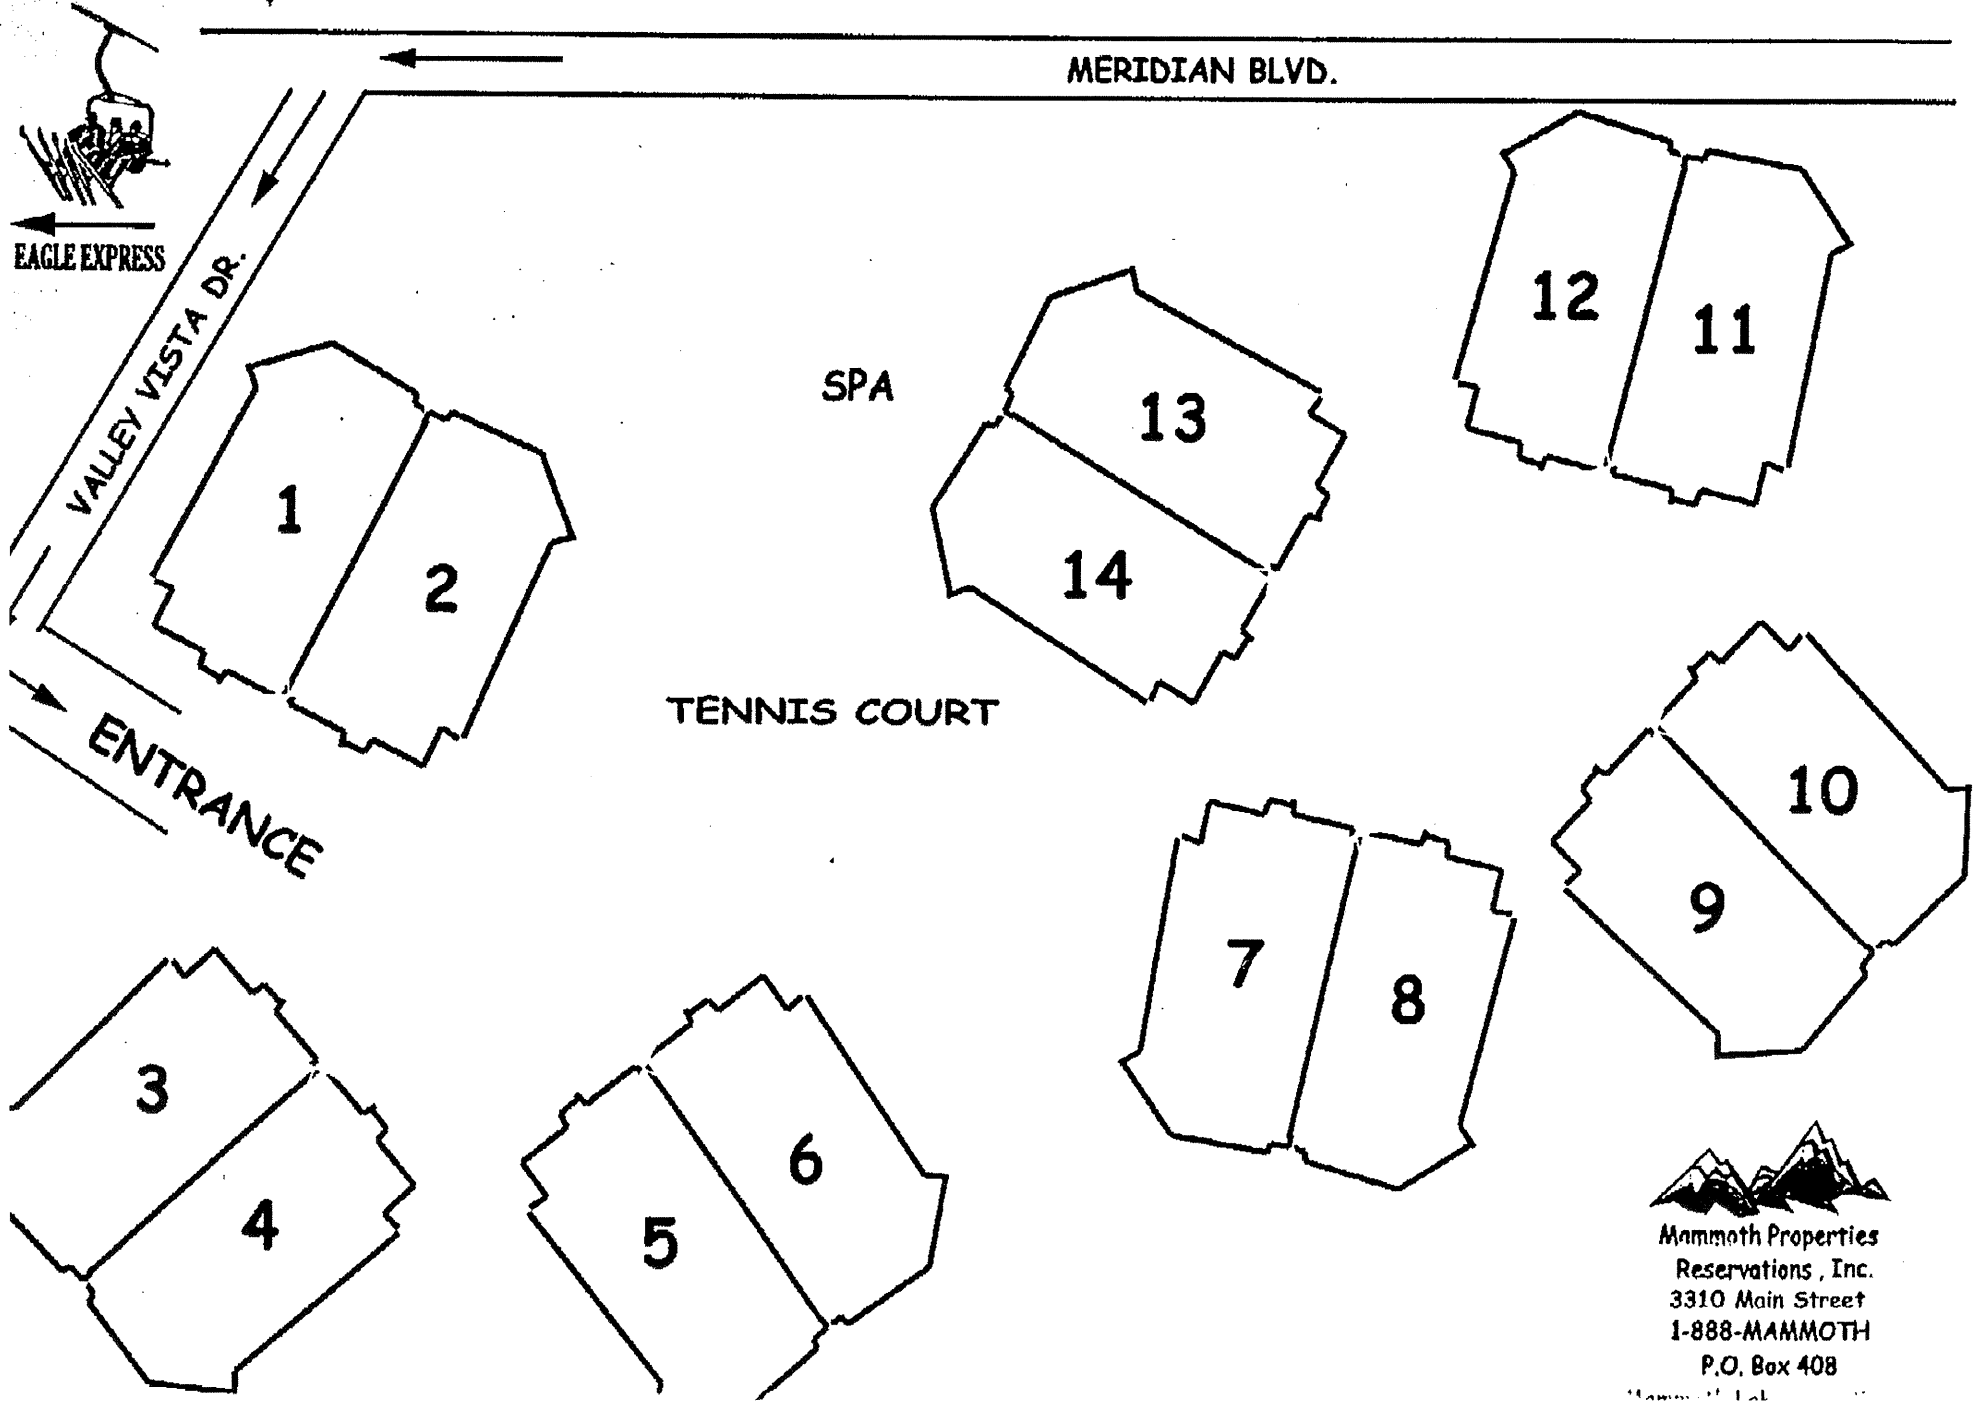

# TENNIS VILLAGE

p.4

760-934-7424

Stan Riffel

Oct 04 07 08:26a

Mammoth Properties  
Reservations, Inc.  
3310 Main Street  
1-888-MAMMOTH  
P.O. Box 408