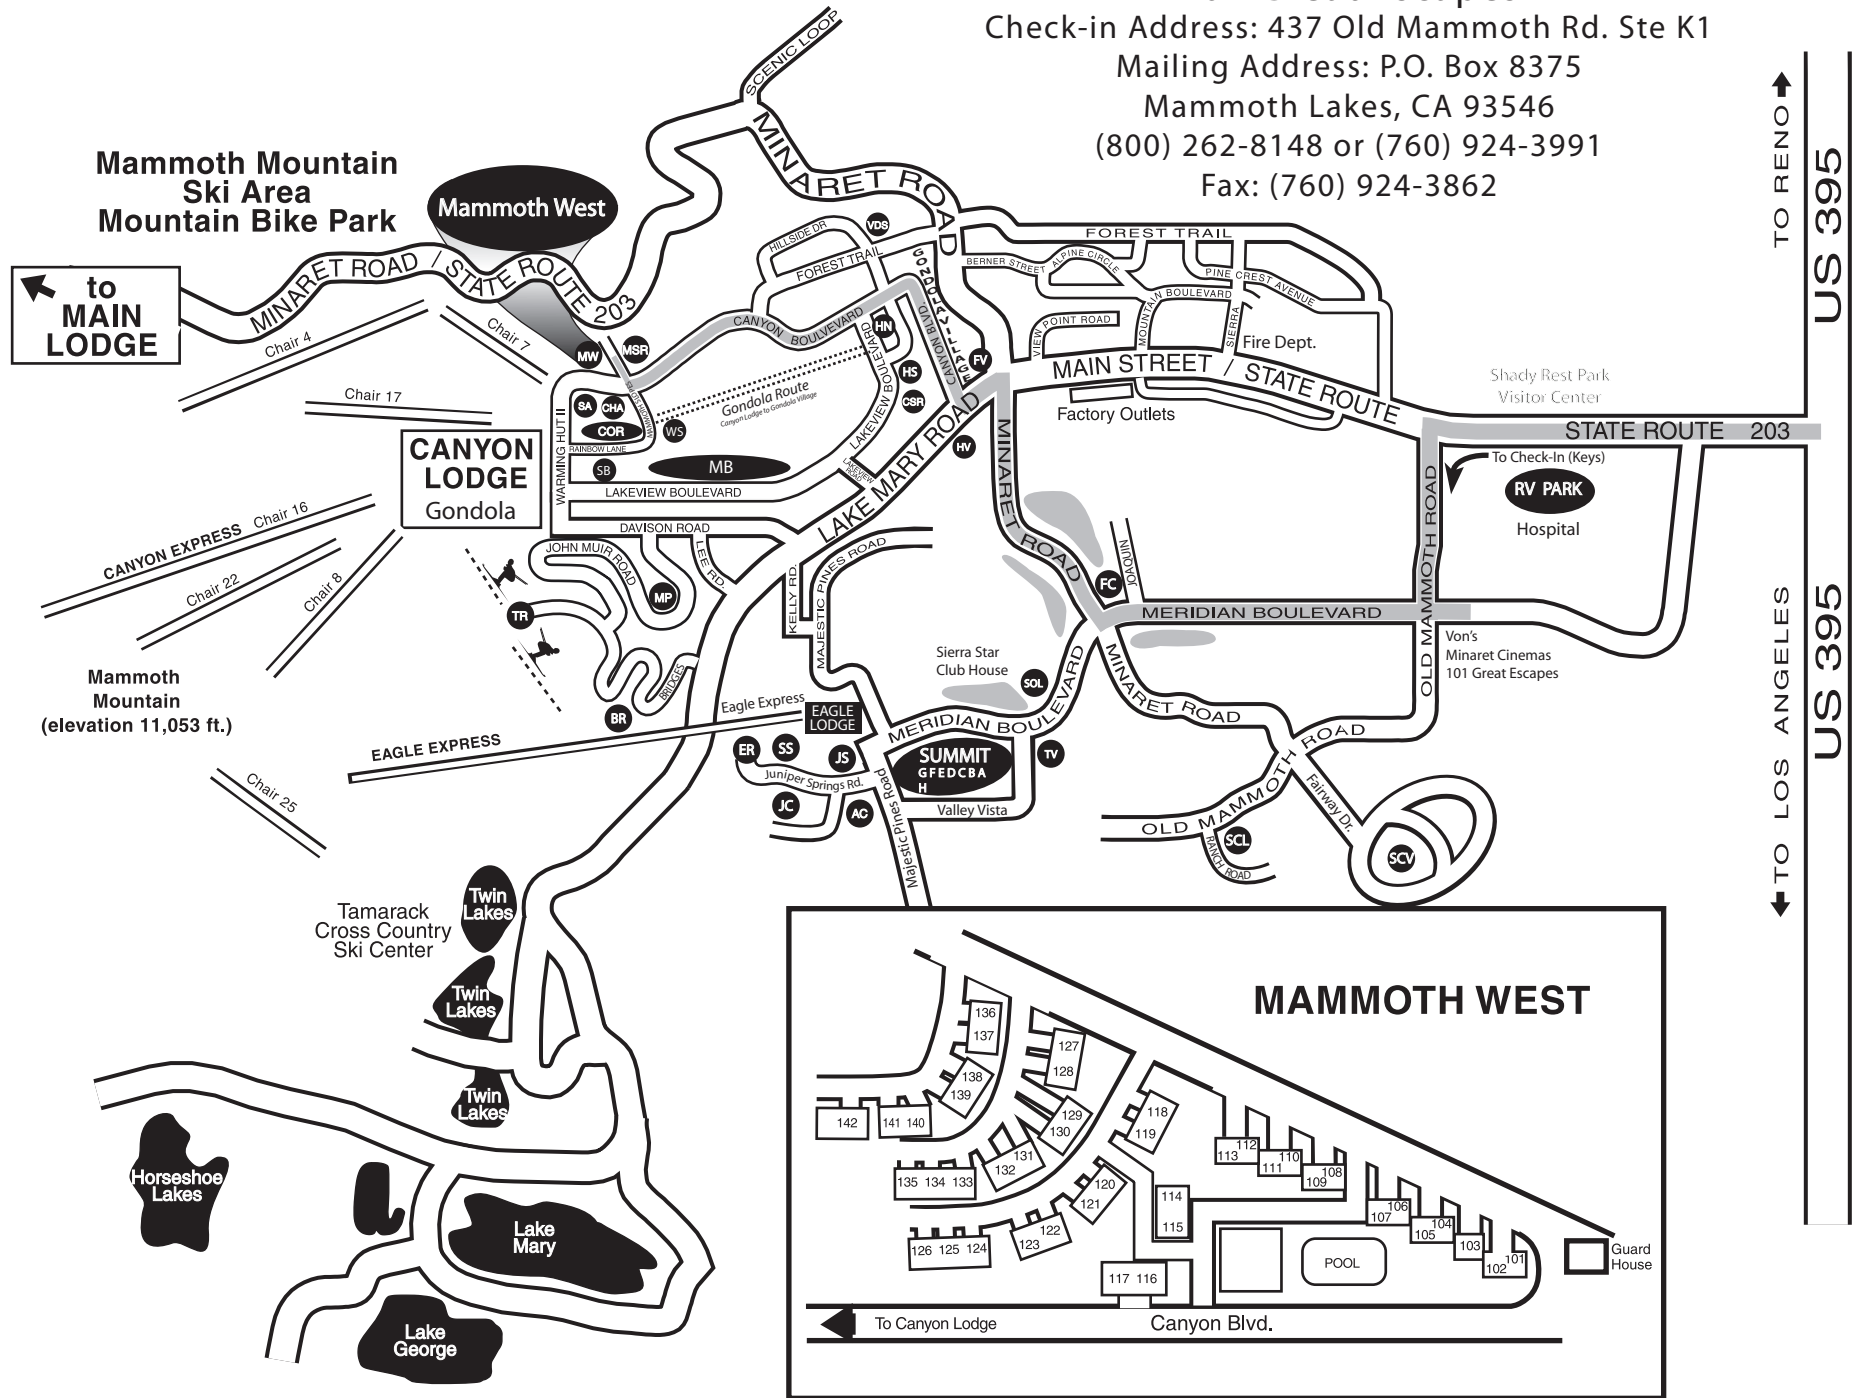

101 Great Escapes

Check-in Address: 437 Old Mammoth Rd. Ste K1

Mailing Address: P.O. Box 8375

Mammoth Lakes, CA 93546

(800) 262-8148 or (760) 924-3991

Fax: (760) 924-3862

Mammoth West: Left on Meridian Blvd., Right on Old Mammoth, Left on Main, Right on Canyon Blvd., Right at guard shack onto Mammoth Slopes, Left into Mammoth West.