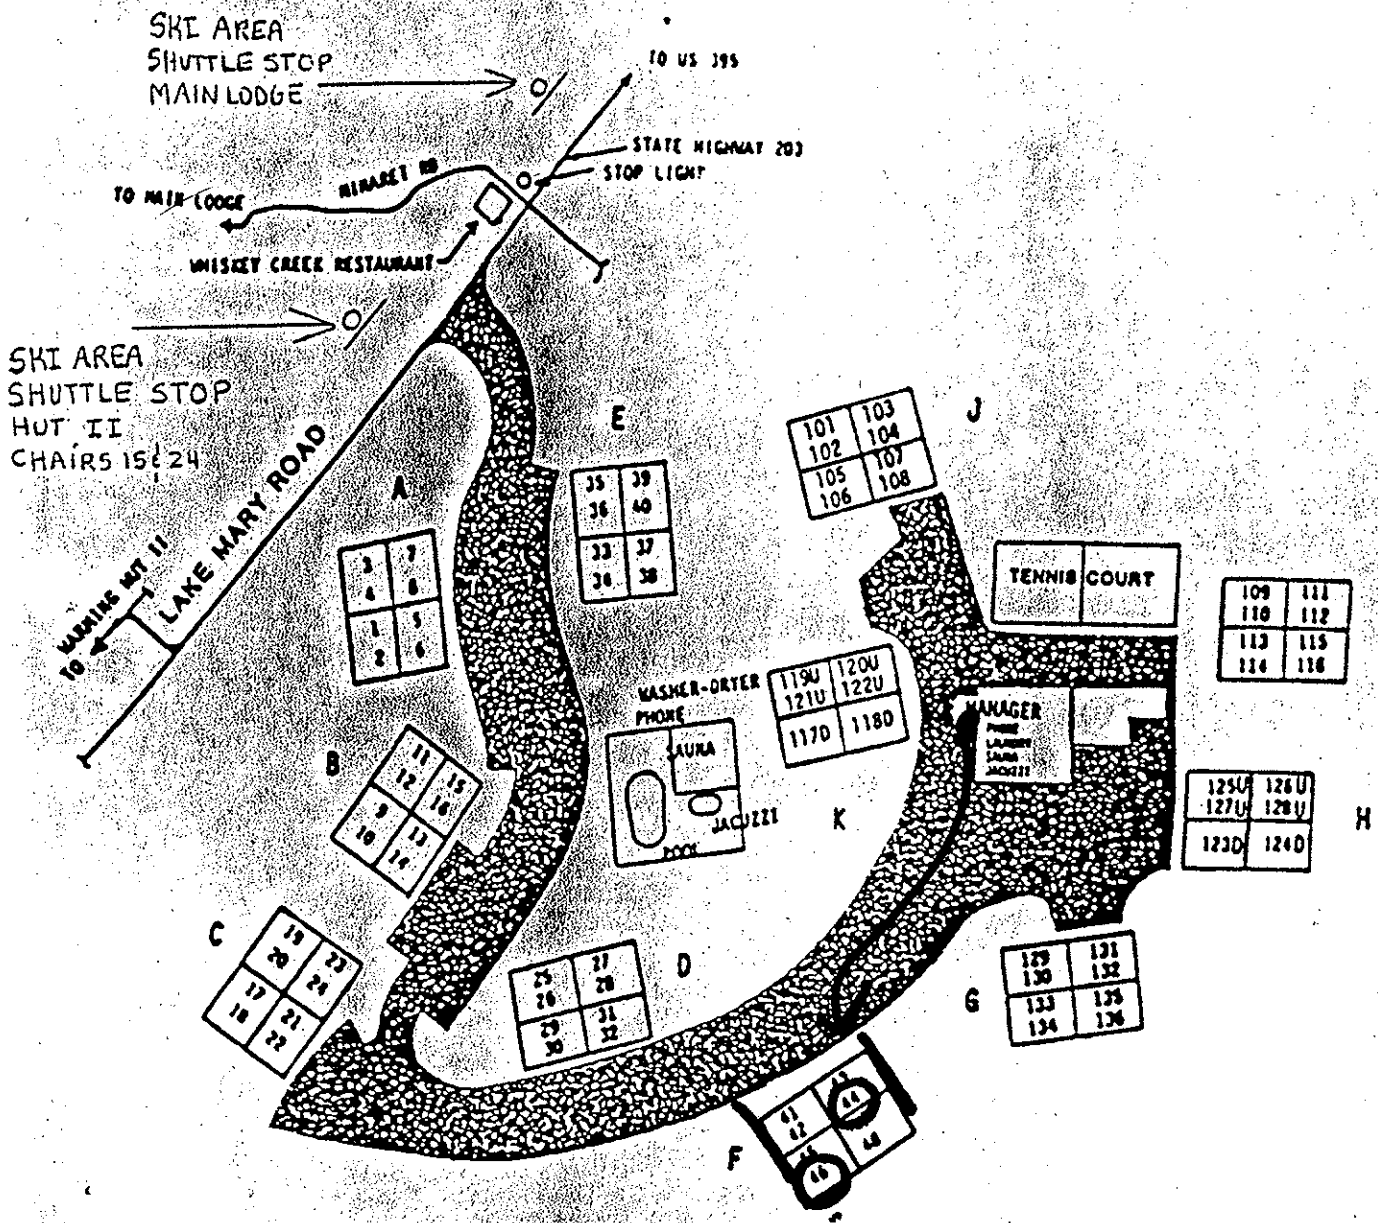

CONDO'S WITH PHONES &

**TO PLACE CALLS**

Local: Dial Number  
 (Includes 934, 935, 924, 647, 648)  
 Long Distance: Dial \* 44  
 Emergency: Dial 911  
 Information: Dial 411

**Hidden Valley Village**

THIS KEY, LOCATED IN YOUR CONDO, WILL OPEN UPPER LAUNDRY ROOM AND POOL GATE.