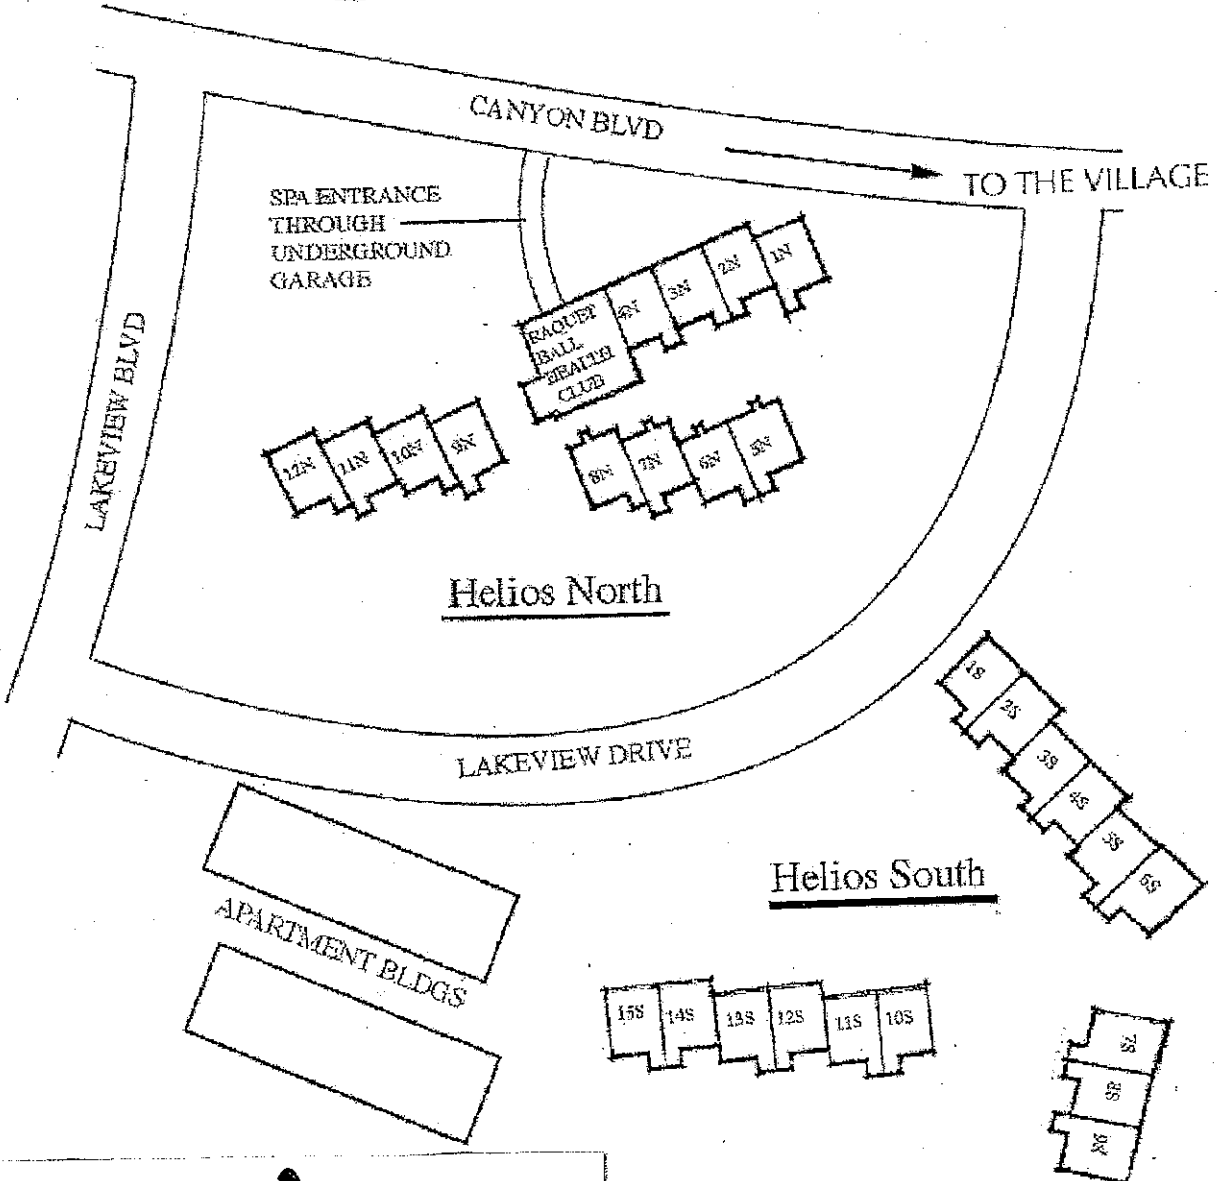

## Townhomes

FEDEX & UPS 501 OLD MAMMOTH ROAD | 3325 MAIN ST. | MAMMOTH LAKES, CA 93546  
 US MAIL P.O. BOX 100 - PMB #574 | MAMMOTH LAKES, CA 93546-0100  
[www.mrgmammoth.com](http://www.mrgmammoth.com) | [www.mammothrealtygroup.com](http://www.mammothrealtygroup.com)