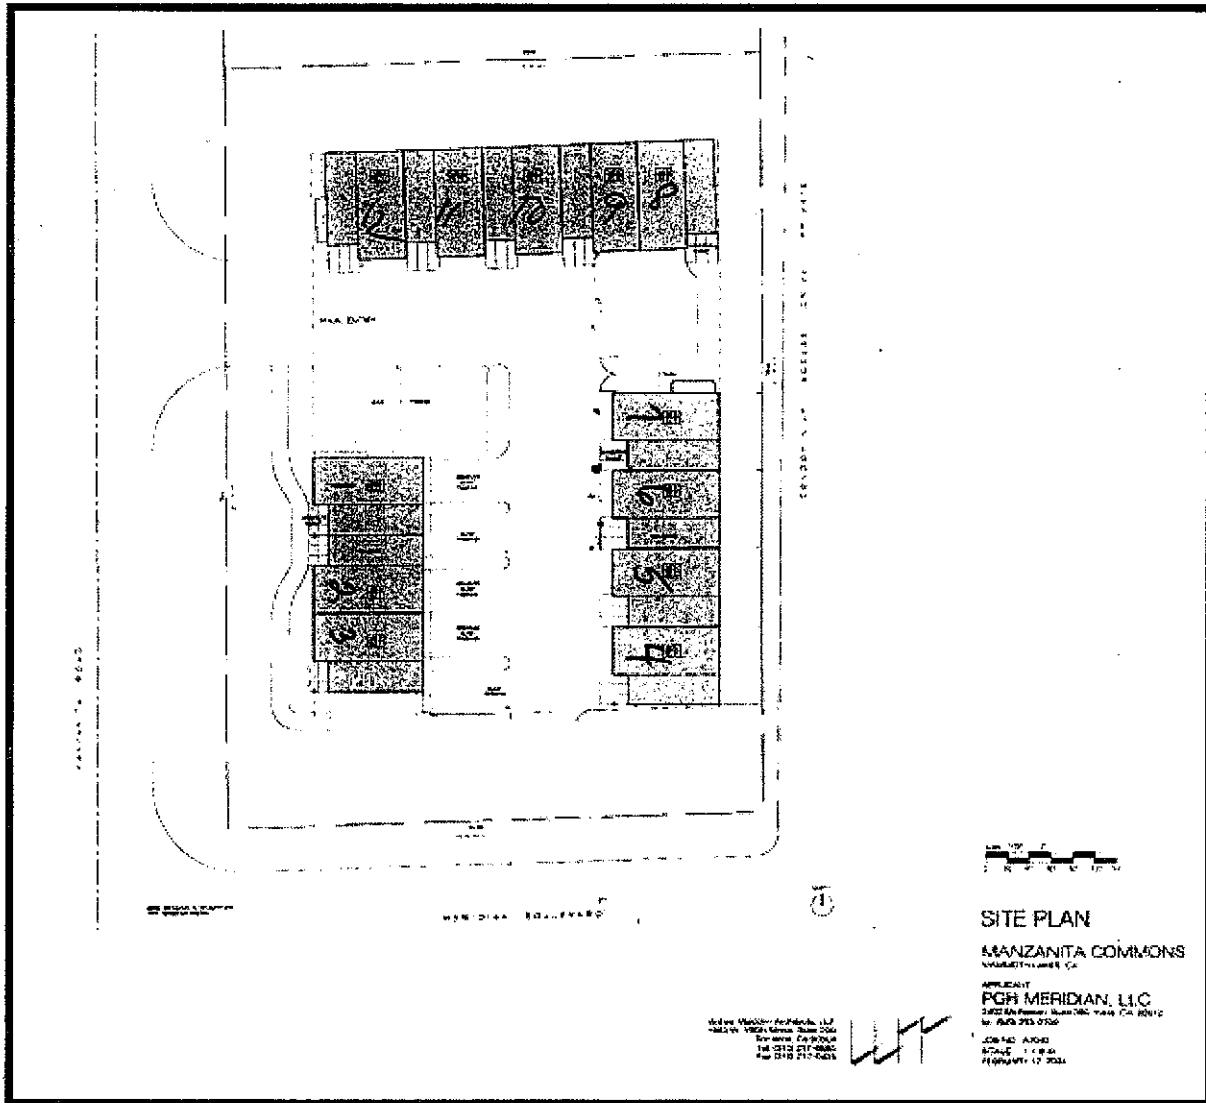

Site Plan

SITE PLAN

MANZANITA COMMONS
MANZANITA COMMONS, LLC

WJK