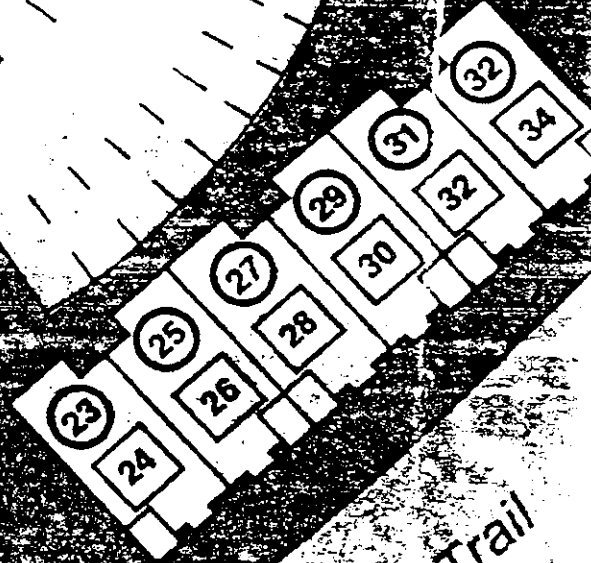

U.S. Forestry Service Land

○ = 2 BD Units

□ = 3 BD Units

◇ = 4 BD Units

Bar Area
Swimming Pool

W Drive

D'ISERE

Forest Trail