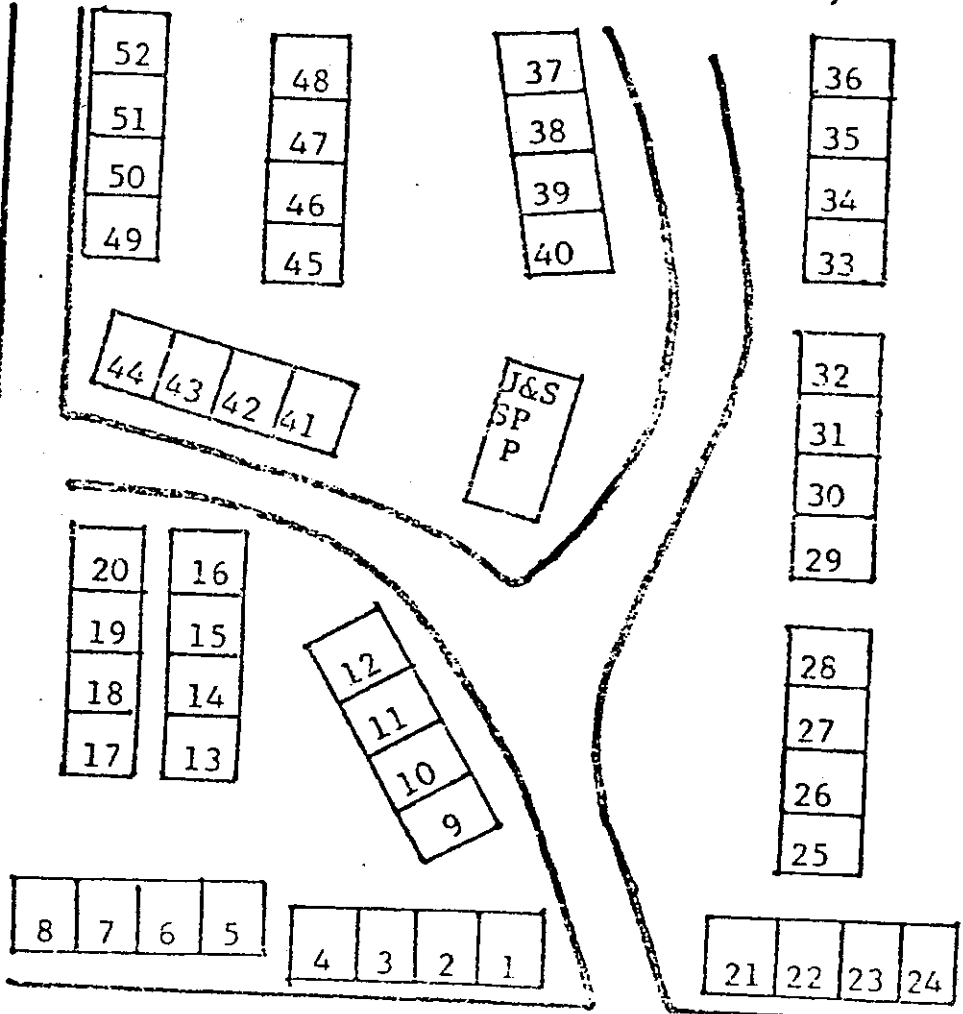

Minaret Rd.
 Main Lodge ←
 Chair 7&8 ←
 State Hwy. 203
 Bishop

Lake Mary ←

TIMBERLINE
 (Managers Unit No. 1)

Old Mammoth Rd.

Sierra Nevada Rd.

- "J" - Jacuzzi
- "S" - Sauna
- "P" - Phone
- "SP" - Swimming Pool