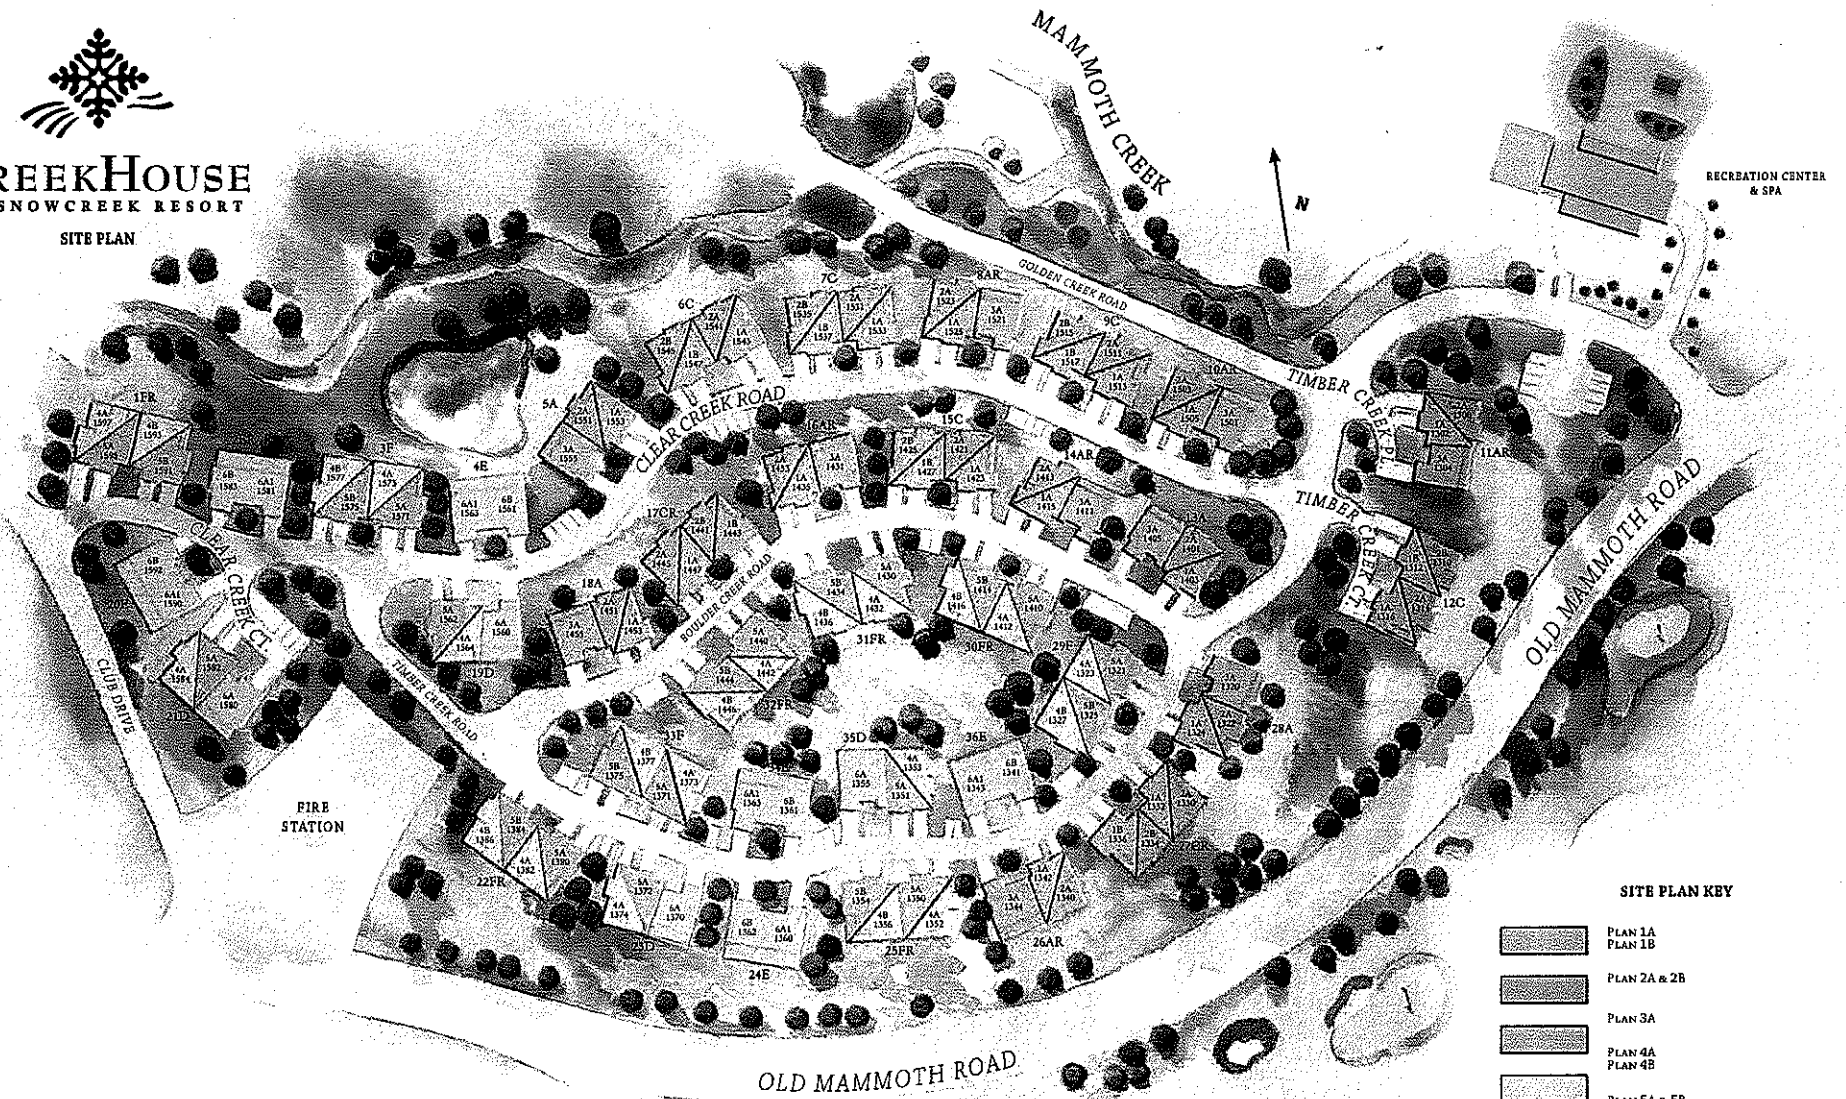

CREEKHOUSE AT SNOWCREEK RESORT

SITE PLAN

SITE PLAN KEY

- PLAN 1A
  PLAN 1B
- PLAN 2A & 2B
- PLAN 3A
- PLAN 4A
  PLAN 4B
- PLAN 5A & 5B
- PLAN 6A, 6A1 & 6B