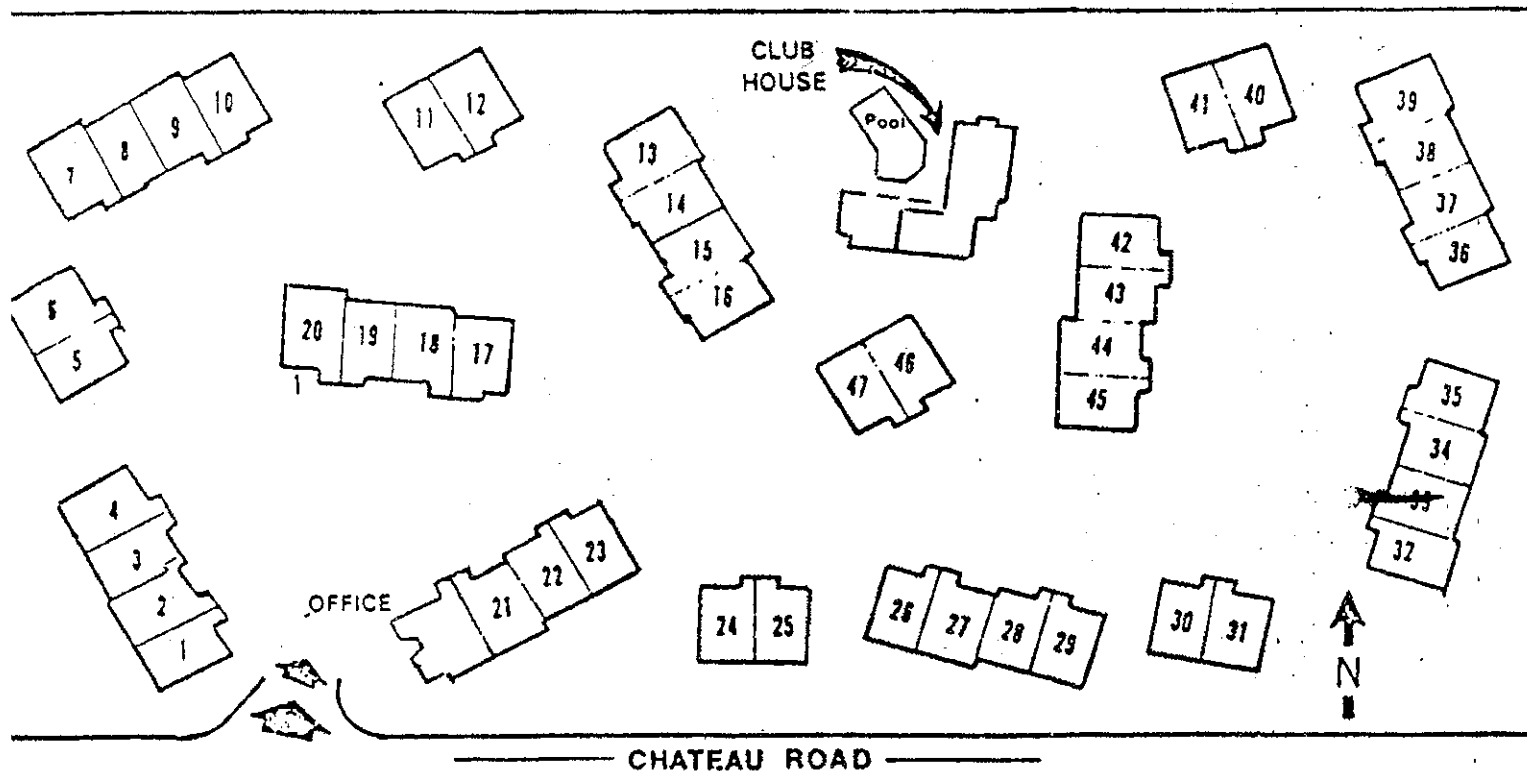

Welcome to

Chateau de Montagne

- Check-Out Time 10:00 a.m.
- Recreational Facilities Open to 10:00 p.m.
Jacuzzi Open 5:00 to 10:00 p.m.
- Laundromat Next to Office
- Chalet Heating System
Upstairs at Floor Level
Downstairs in Ceiling
- Do not remove burnt wood or ashes from fireplaces
- CAUTION
PLEASE DO NOT PLACE
ANY OBJECTS AGAINST
UPSTAIRS BASEBOARD HEATER