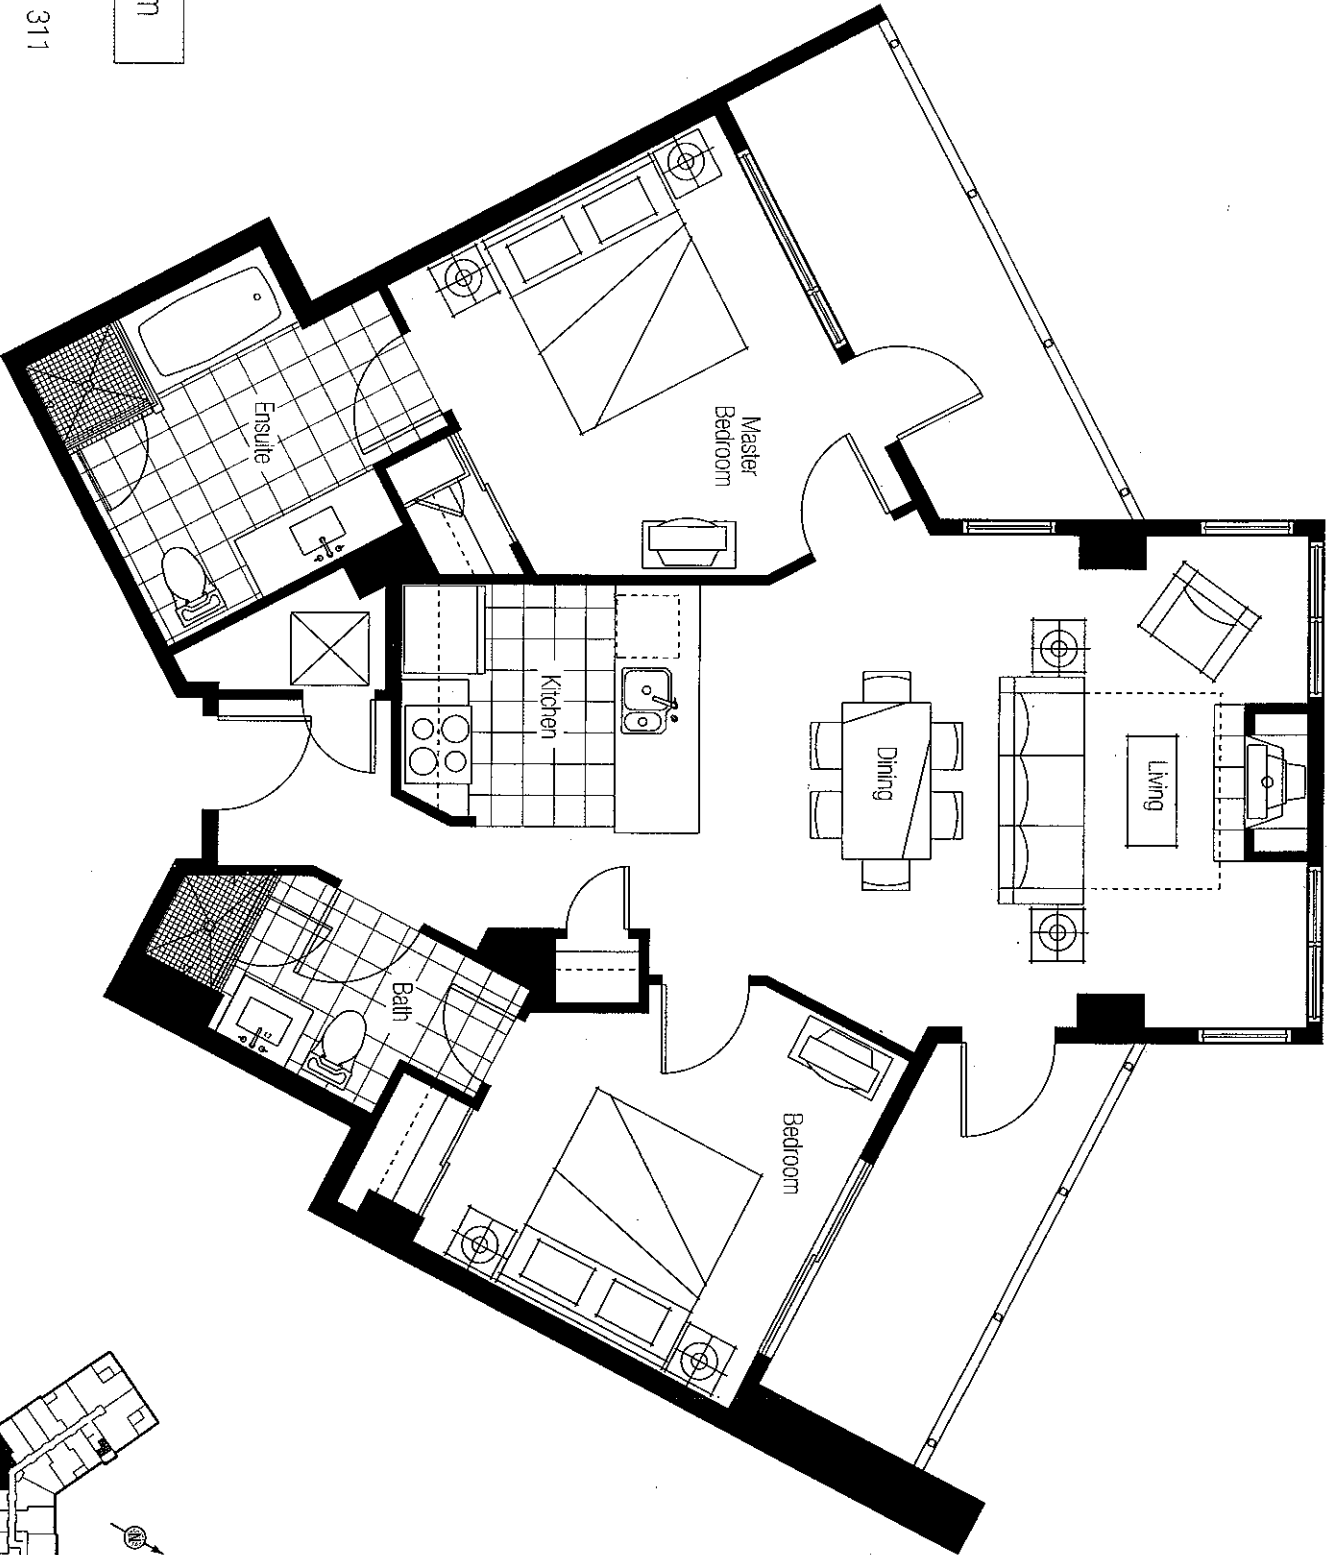

Two Bedroom

Suite Type: C1

Suite Numbers: 211, 311

Area: 1,025 sq. ft.

Two Bedroom

Suite Type: C1a
Suite Numbers: 411, 511, 611, 711
Area: 1,053 sq. ft.

Two Bedroom

Suite Type: C2
Suite Number: 601
Area: 1,315 sq. ft.

Two Bedroom

Unit Type: C2 Accessible RI - HI

Unit Number: 629*

Area: 1,315 sq. ft.

hearing impaired equipped unit.

Two Bedroom

Suite Type: C3

Suite Numbers: 201, 202, 229*, 301, 302, 329

Area: 1,018 sq. ft.

*Hearing Impaired equipped unit.

529

te layouts only. The developer reserves the right to make modifications to floor plans, project design, specifications and features. Final dimensions, square footage and floor plans may vary.

Two Bedroom

Suite Type: C5

Suite Numbers: 230, 330

Area: 994 sq. ft.

These are preliminary suite layouts only. The developer reserves the right to make modifications to floor plans, project design, specifications and features. Final dimensions, square footage and floor plans may vary.