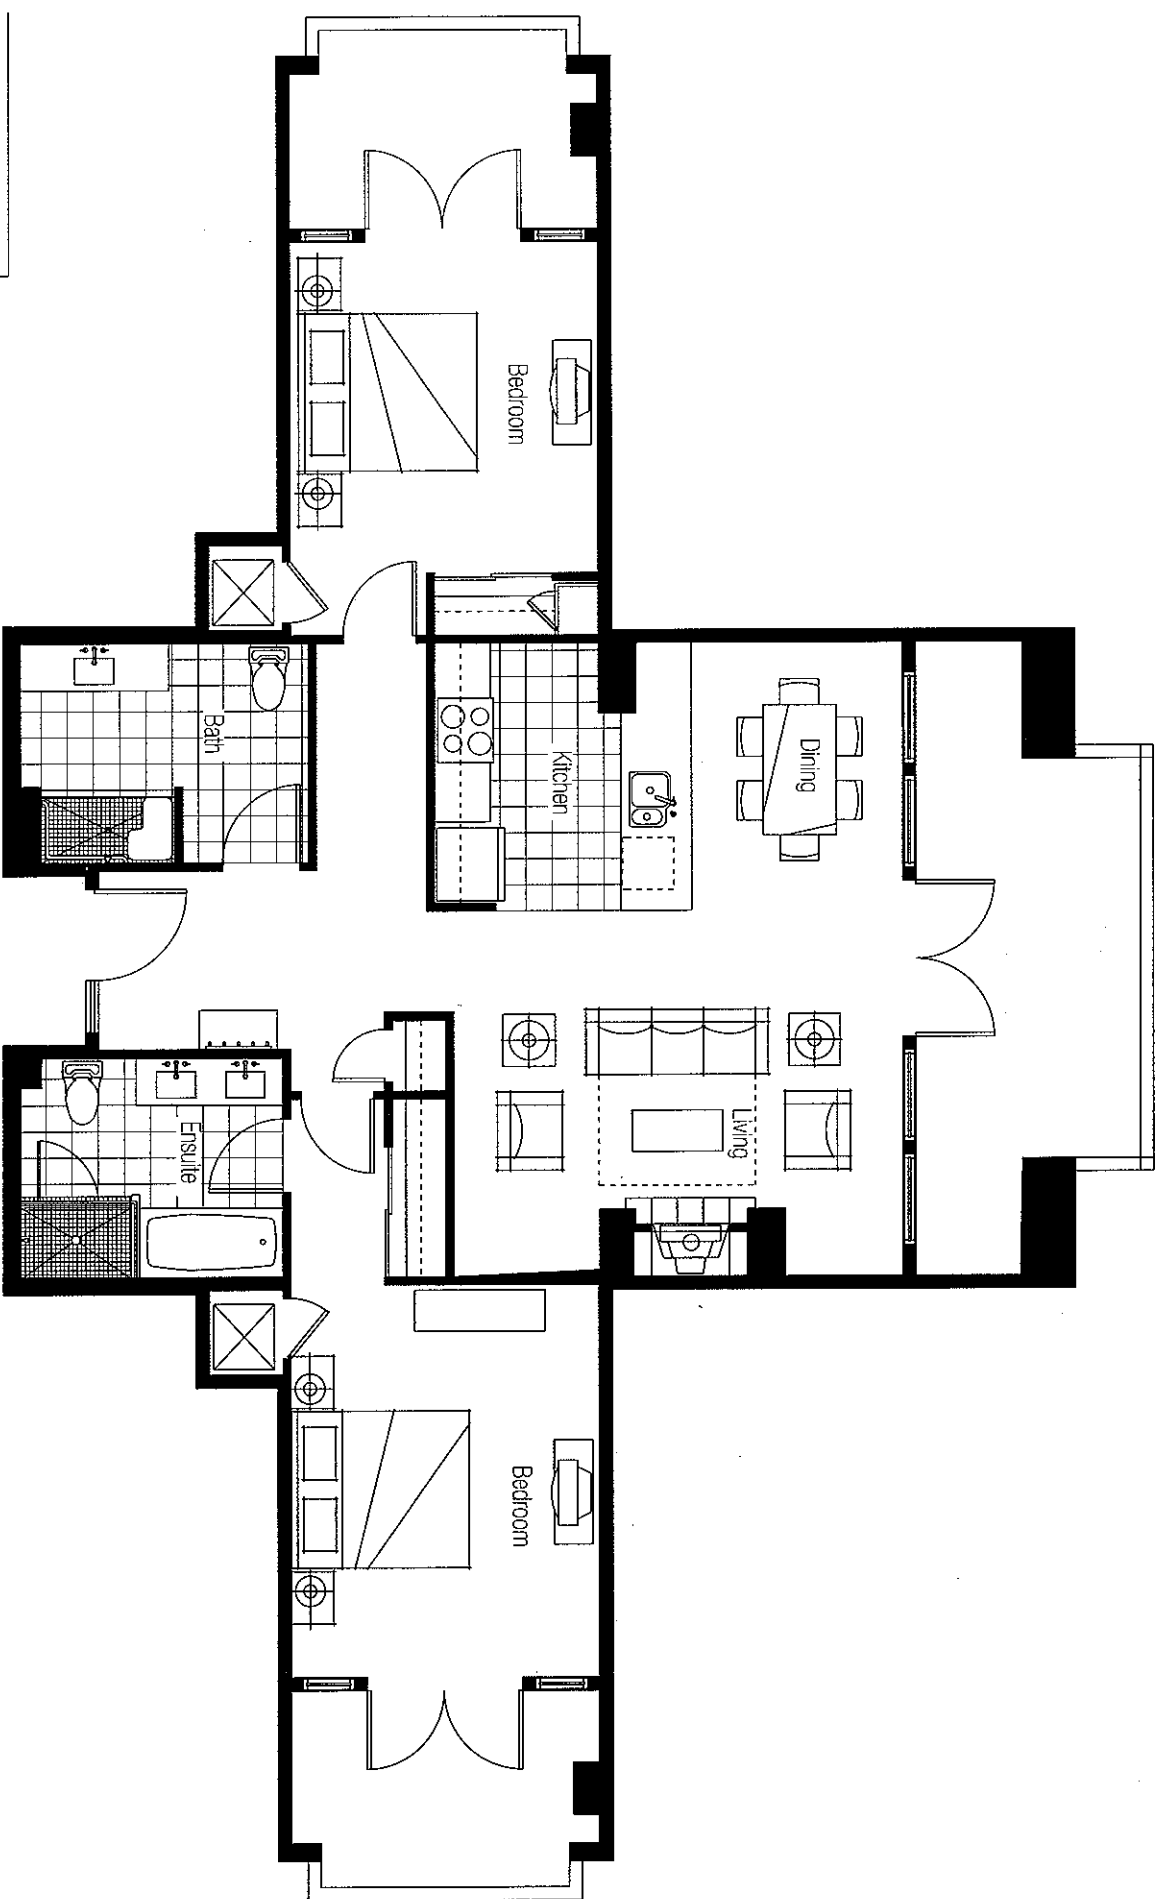

Two Bedroom

Suite Type: C1

Suite Numbers: 211, 311

Area: 1,025 sq. ft.

Two Bedroom

Suite Type: C1a
Suite Numbers: 411, 511, 611, 711
Area: 1,053 sq. ft.

Two Bedroom

Suite Type: C2
Suite Number: 601
Area: 1,315 sq. ft.

Two Bedroom

Unit Type: C2 Accessible RI - HI

Unit Number: 629*

Area: 1,315 sq. ft.

hearing impaired equipped unit.

Two Bedroom

Suite Type: C3

Suite Numbers: 201, 202, 229*, 301, 302, 329

Area: 1,018 sq. ft.

*Hearing Impaired equipped unit.

529

te layouts only. The developer reserves the right to make modifications to floor plans, project design, specifications and features. Final dimensions, square footage and floor plans may vary.

Two Bedroom

Suite Type: C5

Suite Numbers: 230, 330

Area: 994 sq. ft.

These are preliminary suite layouts only. The developer reserves the right to make modifications to floor plans, project design, specifications and features. Final dimensions, square footage and floor plans may vary.