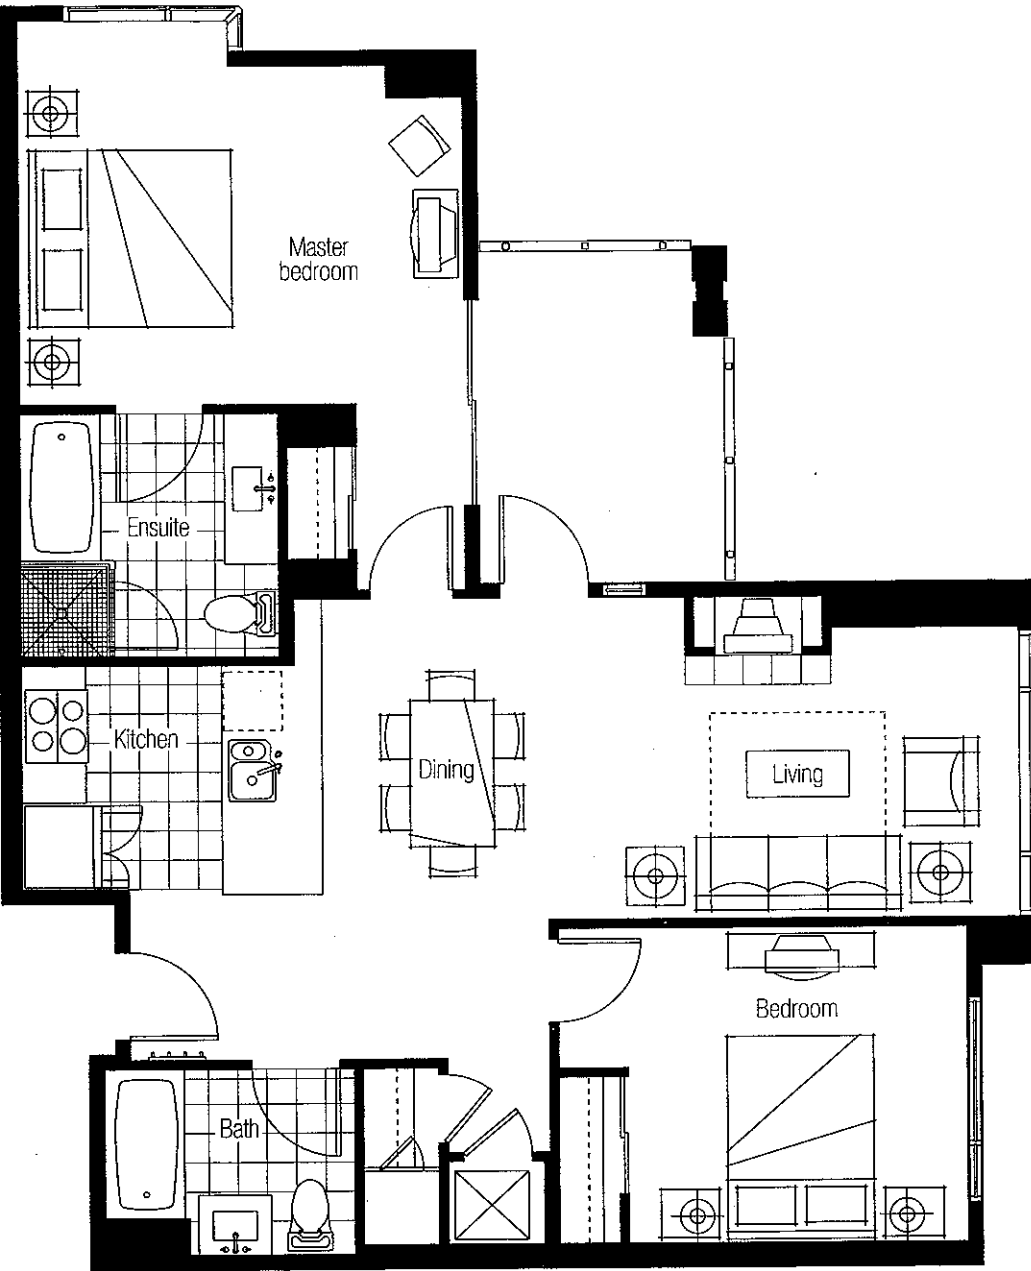

Two Bedroom

Suite Type: C1

Suite Numbers: 211, 311

Area: 1,025 sq. ft.

Two Bedroom

Suite Type: C1a
Suite Numbers: 411, 511, 611, 711
Area: 1,053 sq. ft.

Two Bedroom

Suite Type: C2
Suite Number: 601
Area: 1,315 sq. ft.

Two Bedroom

Unit Type: C2 Accessible RI - HI

Unit Number: 629*

Area: 1,315 sq. ft.

hearing impaired equipped unit.

Two Bedroom

Suite Type: C3

Suite Numbers: 201, 202, 229*, 301, 302, 329

Area: 1,018 sq. ft.

*Hearing Impaired equipped unit.

529

te layouts only. The developer reserves the right to make modifications to floor plans, project design, specifications and features. Final dimensions, square footage and floor plans may vary.

Two Bedroom

Suite Type: C5

Suite Numbers: 230, 330

Area: 994 sq. ft.

These are preliminary suite layouts only. The developer reserves the right to make modifications to floor plans, project design, specifications and features. Final dimensions, square footage and floor plans may vary.