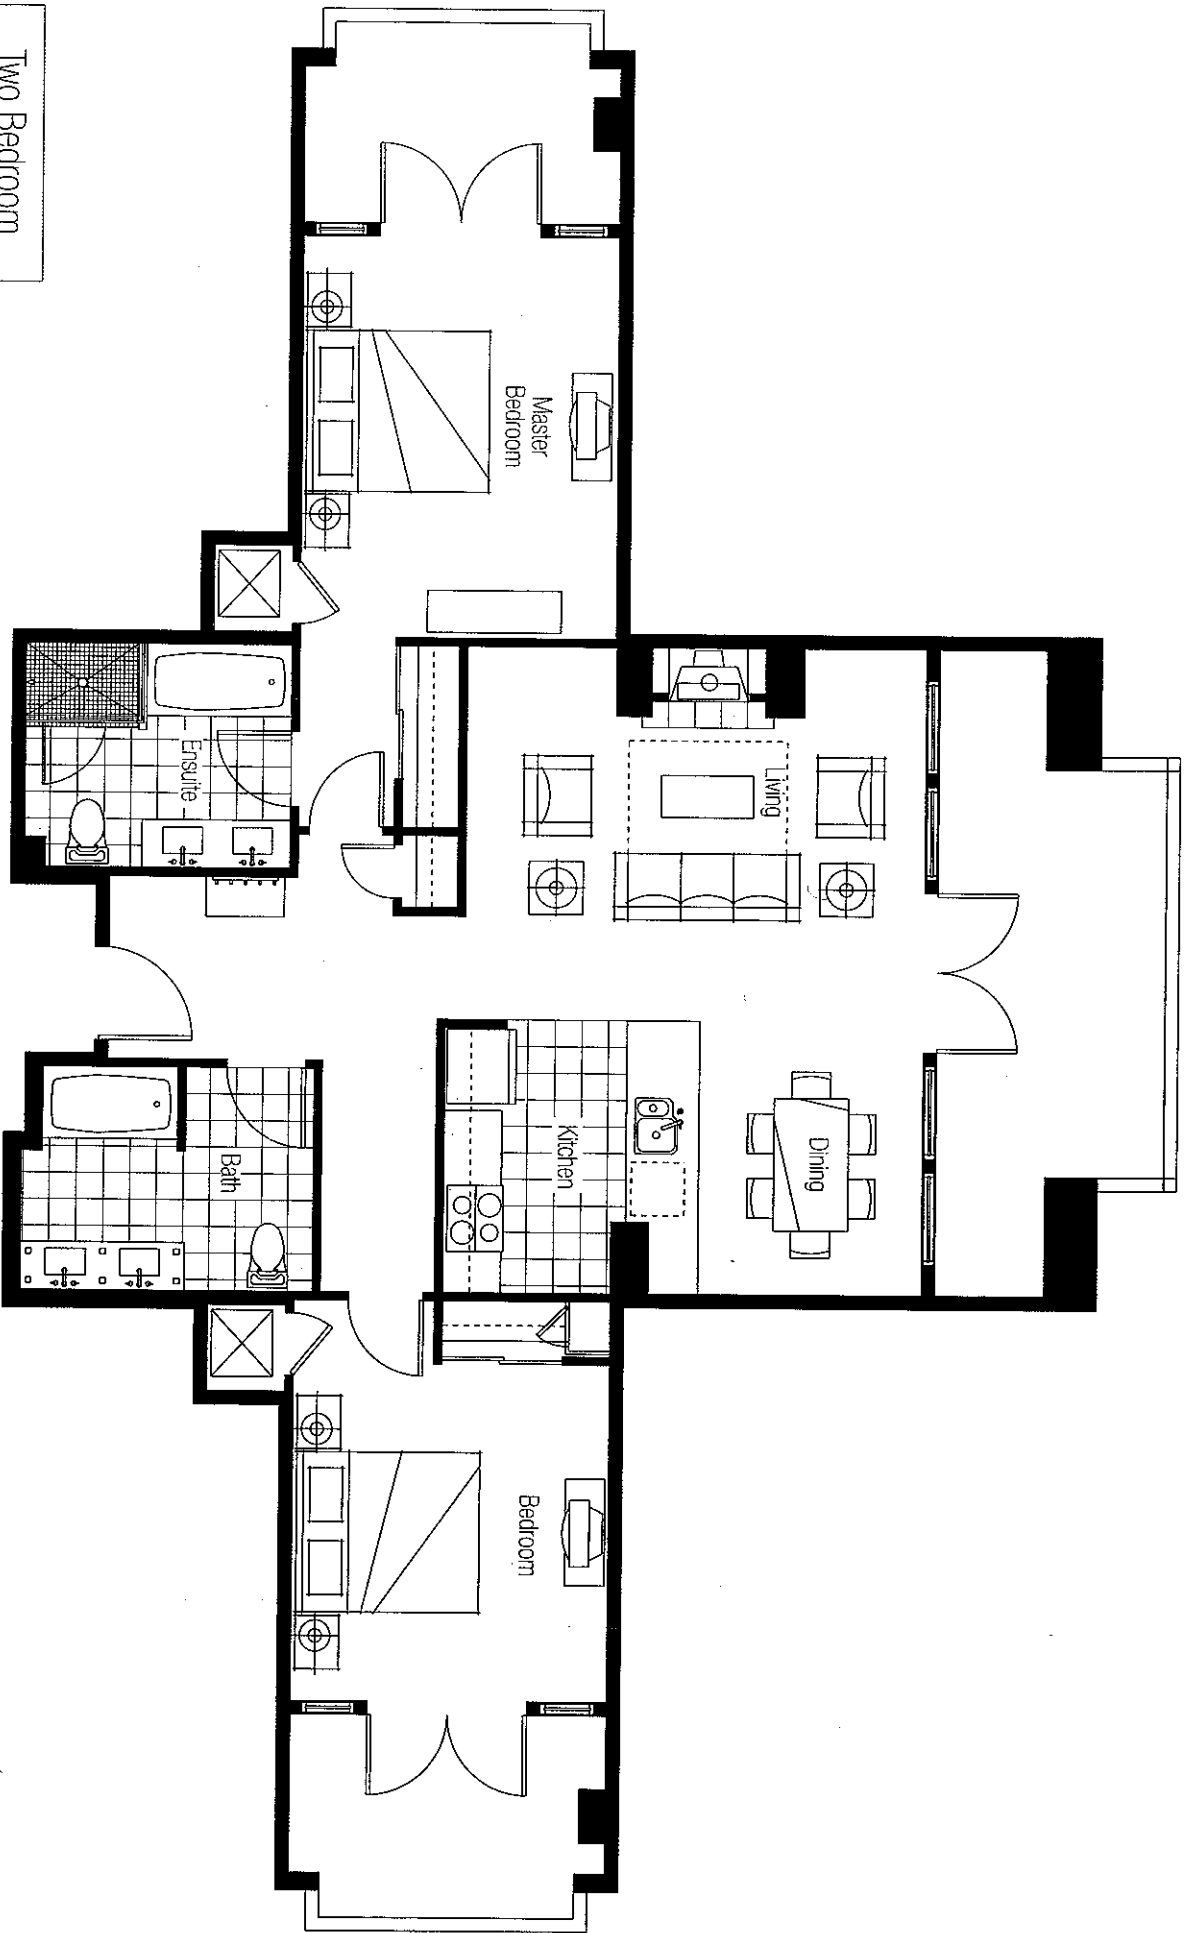

Two Bedroom

Suite Type: C1

Suite Numbers: 211, 311

Area: 1,025 sq. ft.

Two Bedroom

Suite Type: C1a
Suite Numbers: 411, 511, 611, 711
Area: 1,053 sq. ft.

Two Bedroom

Suite Type: C2
Suite Number: 601
Area: 1,315 sq. ft.

Two Bedroom

Unit Type: C2 Accessible RI - HI

Unit Number: 629*

Area: 1,315 sq. ft.

hearing impaired equipped unit.

Two Bedroom

Suite Type: C3

Suite Numbers: 201, 202, 229*, 301, 302, 329

Area: 1,018 sq. ft.

*Hearing Impaired equipped unit.

529

te layouts only. The developer reserves the right to make modifications to floor plans, project design, specifications and features. Final dimensions, square footage and floor plans may vary.

Two Bedroom

Suite Type: C5

Suite Numbers: 230, 330

Area: 994 sq. ft.

These are preliminary suite layouts only. The developer reserves the right to make modifications to floor plans, project design, specifications and features. Final dimensions, square footage and floor plans may vary.