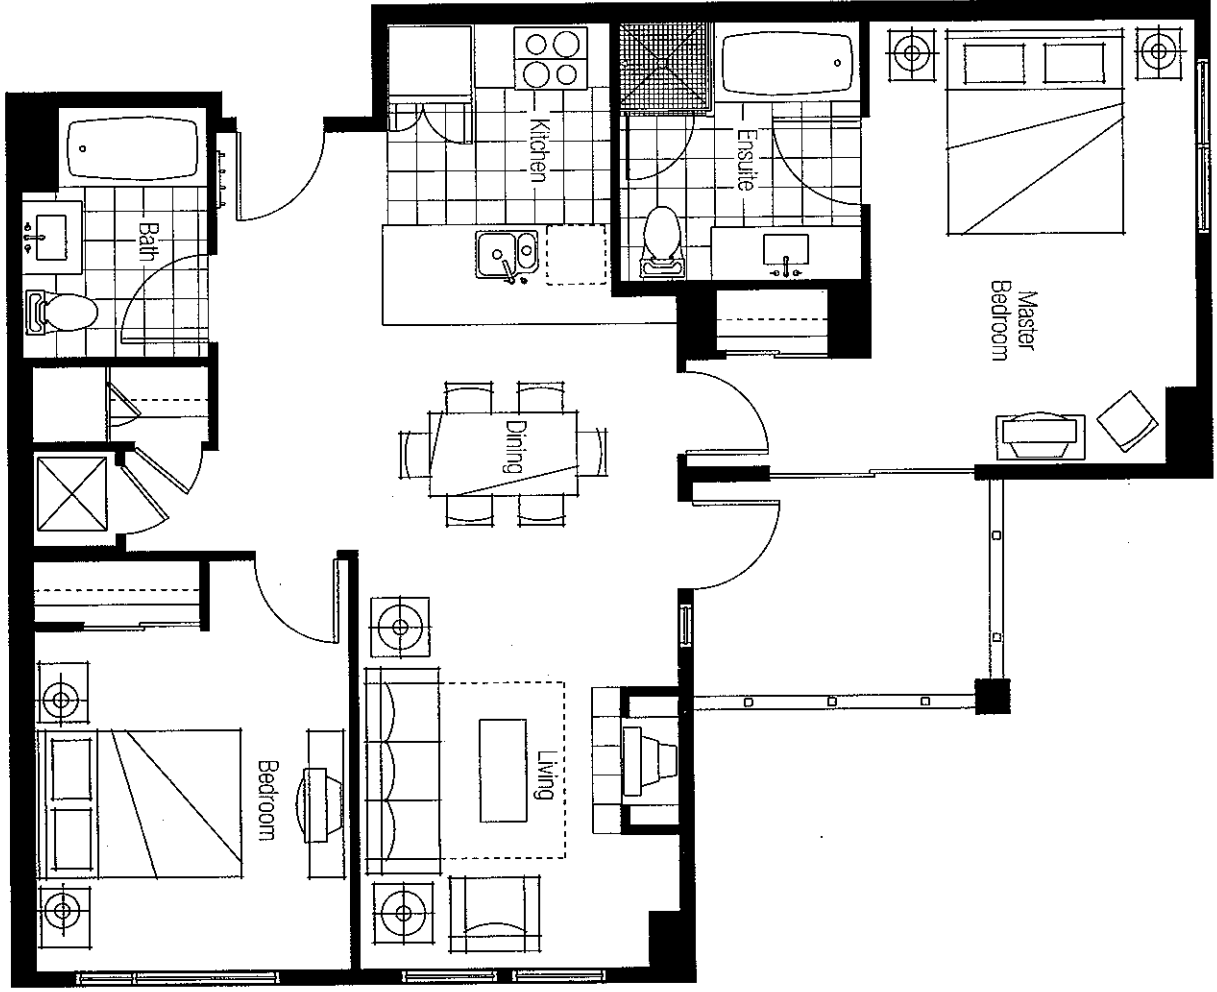

Two Bedroom

Unit Type: C2 Accessible RI - HI

Unit Number: 629*

Area: 1,315 sq. ft.

hearing impaired equipped unit.

Two Bedroom

Suite Type: C3

Suite Numbers: 201, 202, 229*, 301, 302, 329

Two Bedroom

Suite Type: C5

Suite Numbers: 230, 330

Area: 994 sq. ft.

These are preliminary suite layouts only. The developer reserves the right to make modifications to floor plans, project design, specifications and features. Final dimensions, square footage and floor plans may vary.

Two Bedroom

Suite Type: C5a
Suite Numbers: 430, 530
Area: 1,025 sq. ft.

These are preliminary suite layouts only. The developer reserves the right to make modifications to floor plans, project design, specifications and features. Final dimensions, square footage and floor plans may vary.

Two Bedroom

Suite Type: C2
Suite Number: 645
Area: 1,315 sq. ft.

Two Bedroom

Suite Type: C3
Suite Numbers: 145, 245, 345
Area: 1,018 sq. ft.

Two Bedroom

Suite Type: C3a
Suite Numbers: 445, 545
Area: 1,050 sq. ft.