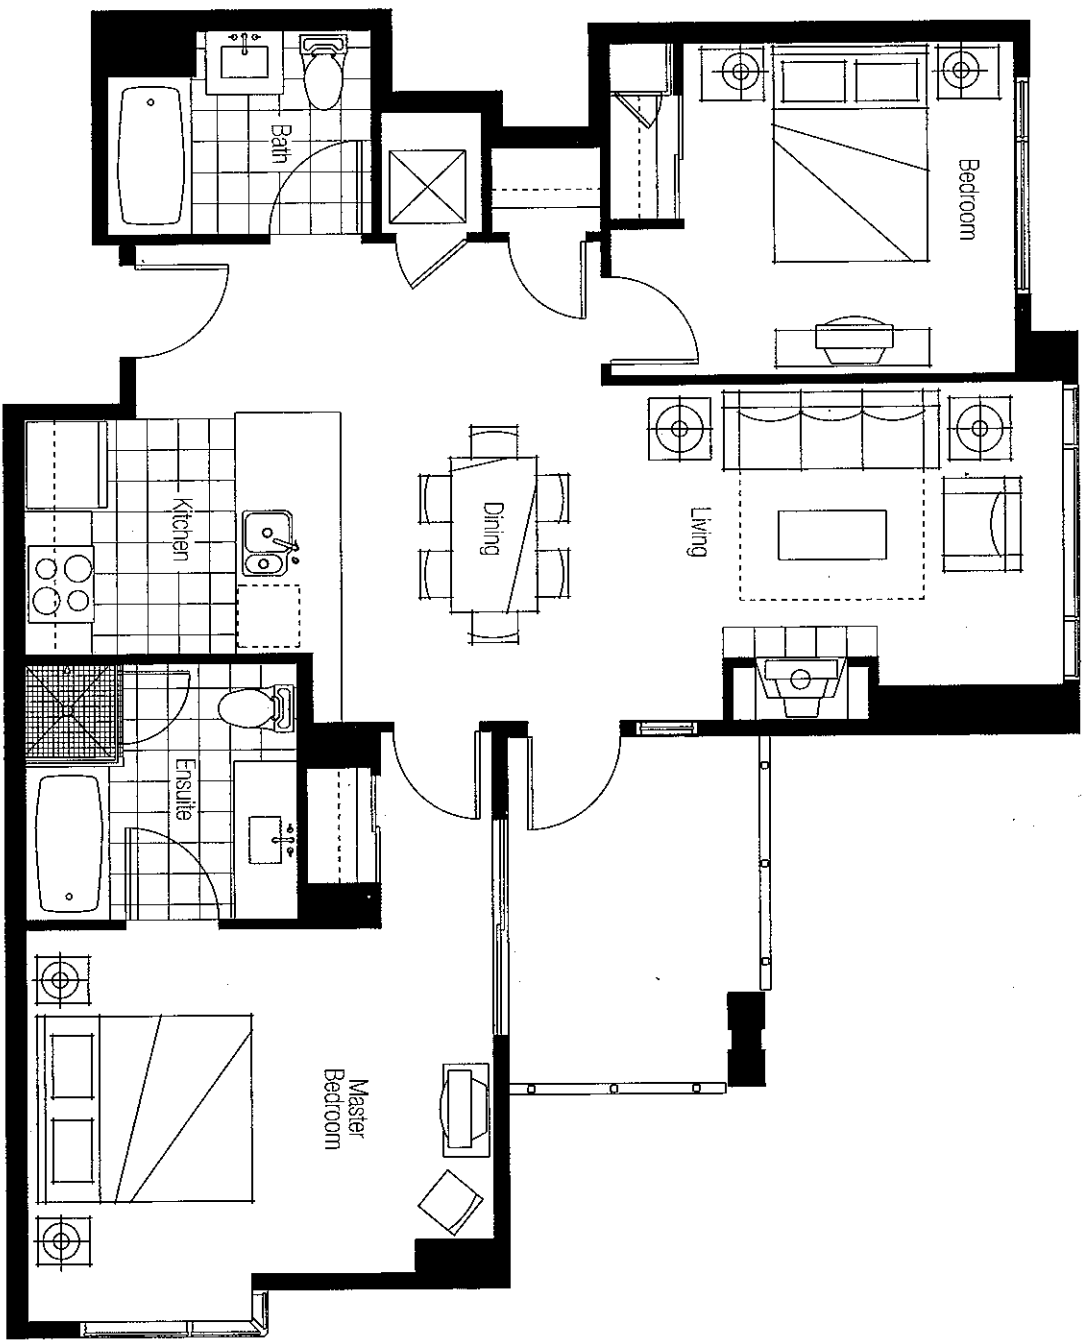

Two Bedroom

Unit Type: C2 Accessible RI - HI

Unit Number: 629*

Area: 1,315 sq. ft.

hearing impaired equipped unit.

Two Bedroom

Suite Type: C3

Suite Numbers: 201, 202, 229*, 301, 302, 329

Area: 1,018 sq. ft.

*Hearing Impaired equipped unit.

529

te layouts only. The developer reserves the right to make modifications to floor plans, project design, specifications and features. Final dimensions, square footage and floor plans may vary.

Two Bedroom

Suite Type: C5

Suite Numbers: 230, 330

Area: 994 sq. ft.

These are preliminary suite layouts only. The developer reserves the right to make modifications to floor plans, project design, specifications and features. Final dimensions, square footage and floor plans may vary.

Two Bedroom

Suite Type: C5a
Suite Numbers: 430, 530
Area: 1,025 sq. ft.

These are preliminary suite layouts only. The developer reserves the right to make modifications to floor plans, project design, specifications and features. Final dimensions, square footage and floor plans may vary.