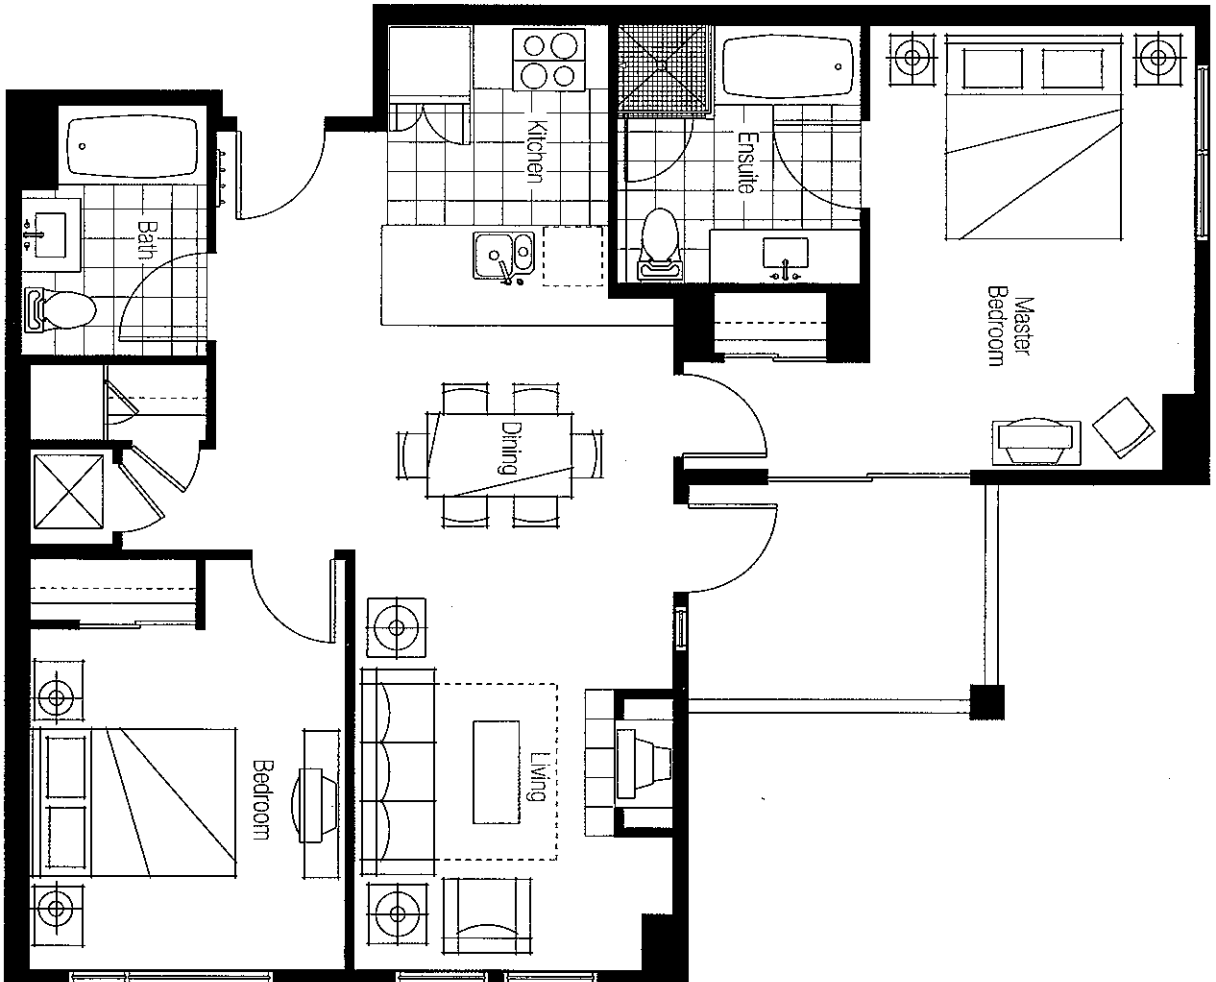

Two Bedroom

Suite Type: C1

Suite Numbers: 211, 311

Area: 1,025 sq. ft.

Two Bedroom

Suite Type: C1a
Suite Numbers: 411, 511, 611, 711
Area: 1,053 sq. ft.

Two Bedroom

Suite Type: C2
Suite Number: 601
Area: 1,315 sq. ft.

Two Bedroom

Unit Type: C2 Accessible RI - HI

Unit Number: 629*

Area: 1,315 sq. ft.

hearing impaired equipped unit.

Two Bedroom

Suite Type: C3

Suite Numbers: 201, 202, 229*, 301, 302, 329

Area: 1,018 sq. ft.

*Hearing Impaired equipped unit.

529

te layouts only. The developer reserves the right to make modifications to floor plans, project design, specifications and features. Final dimensions, square footage and floor plans may vary.

Two Bedroom

Suite Type: C5

Suite Numbers: 230, 330

Area: 994 sq. ft.

These are preliminary suite layouts only. The developer reserves the right to make modifications to floor plans, project design, specifications and features. Final dimensions, square footage and floor plans may vary.