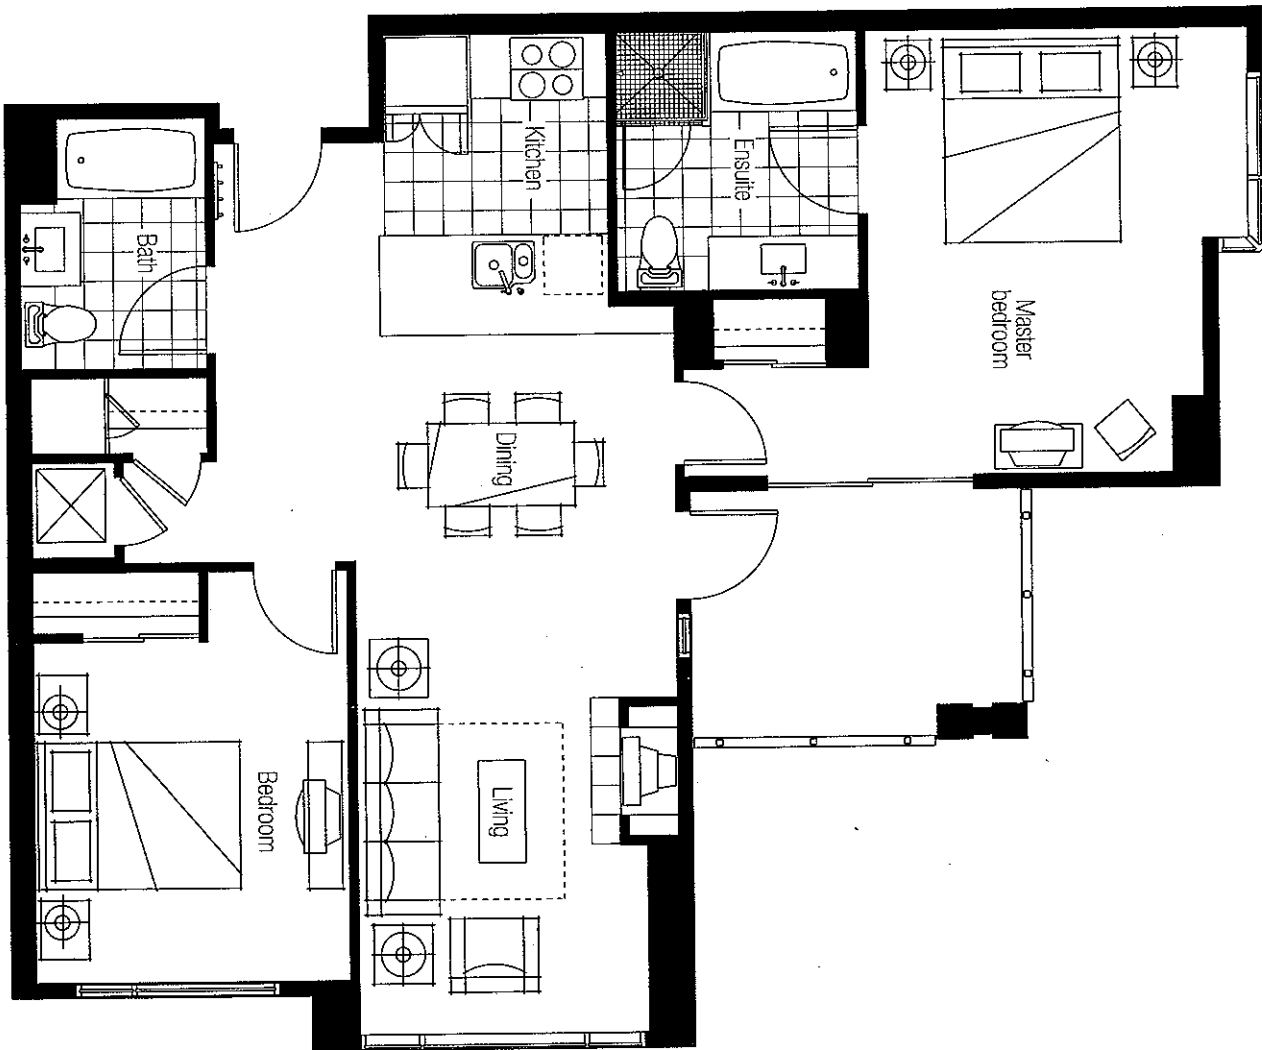

Two Bedroom

Unit Type: C2 Accessible RI - HI

Unit Number: 629*

Area: 1,315 sq. ft.

hearing impaired equipped unit.

Two Bedroom

Suite Type: C3

Suite Numbers: 201, 202, 229*, 301, 302, 329

Two Bedroom

Suite Type: C2
Suite Number: 645
Area: 1,315 sq. ft.

Two Bedroom

Suite Type: C3
Suite Numbers: 145, 245, 345
Area: 1,018 sq. ft.

Two Bedroom

Suite Type: C3a
Suite Numbers: 445, 545
Area: 1,050 sq. ft.

Two Bedroom

Suite Type: C4

Suite Numbers: 140, 240, 340

Area: 1,057 sq. ft.

Two Bedroom

Suite Type: C4a

Suite Numbers: 440, 540, 640, 740

Area: 1,083 sq. ft.