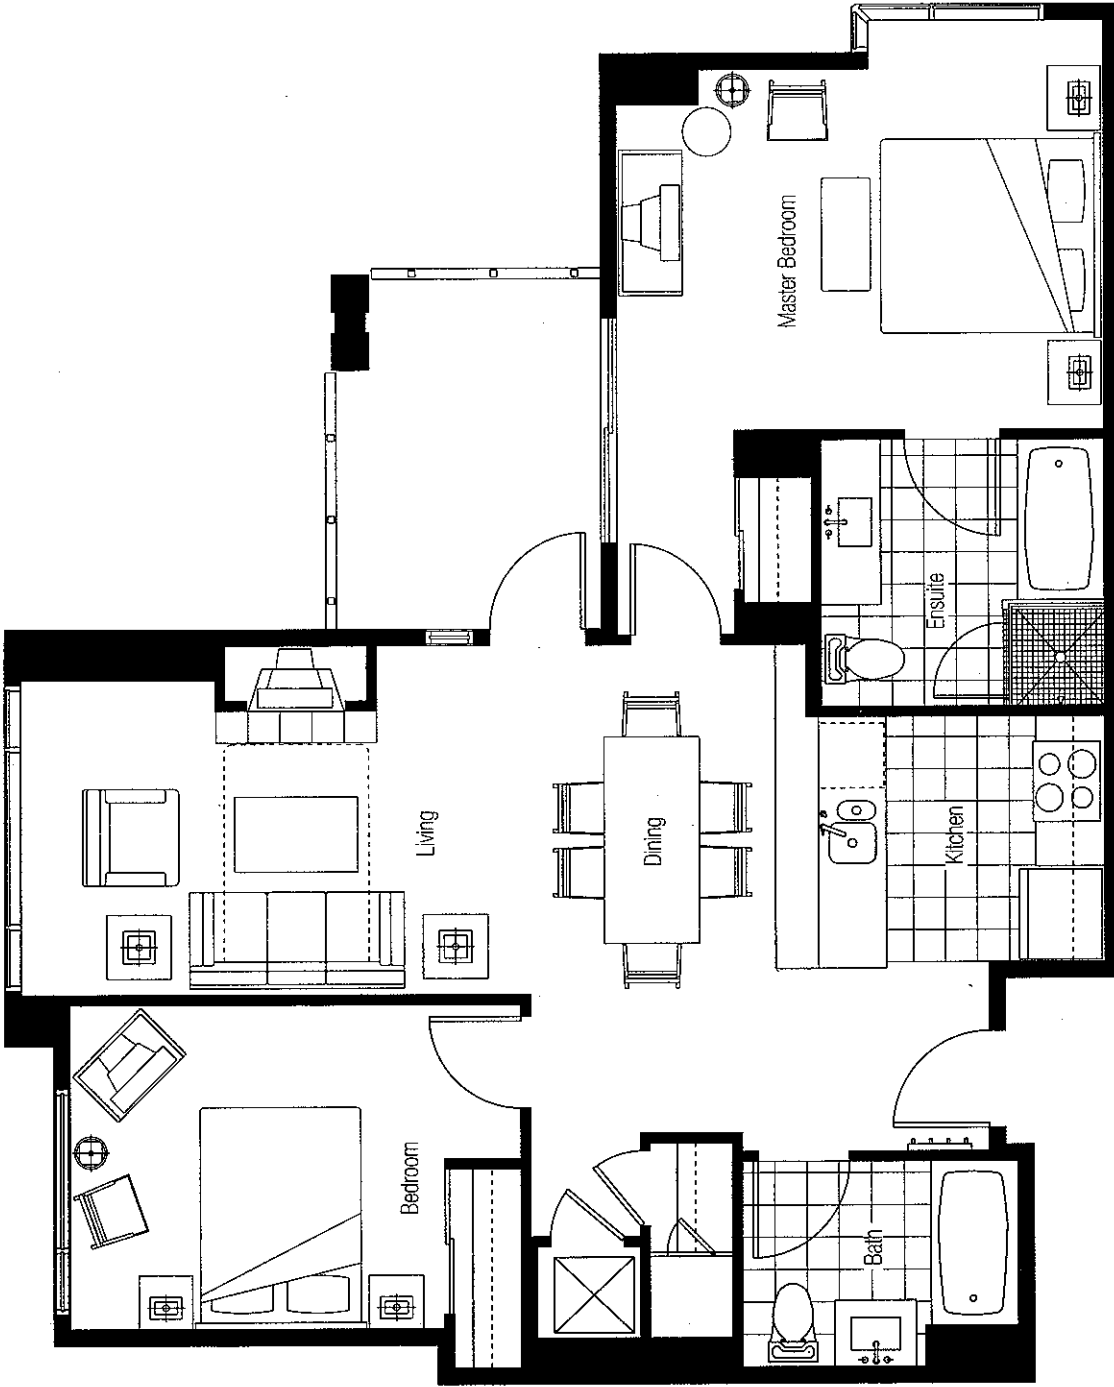

Two Bedroom

Unit Type: C2 Accessible RI - HI

Unit Number: 629*

Area: 1,315 sq. ft.

hearing impaired equipped unit.

Two Bedroom

Suite Type: C3

Suite Numbers: 201, 202, 229*, 301, 302, 329

Area: 1,018 sq. ft.

*Hearing Impaired equipped unit.

529

te layouts only. The developer reserves the right to make modifications to floor plans, project design, specifications and features. Final dimensions, square footage and floor plans may vary.

Two Bedroom

Suite Type: C4

Suite Numbers: 140, 240, 340

Area: 1,057 sq. ft.

Two Bedroom

Suite Type: C4a

Suite Numbers: 440, 540, 640, 740

Area: 1,083 sq. ft.

Two Bedroom

Suite Type: C6
Suite Numbers: 146, 246, 346
Area: 1,018 sq. ft.

Two Bedroom

Suite Type: C6a
Suite Numbers: 446, 546
Area: 1,050 sq. ft.

These are preliminary suite layouts only. The developer reserves the right to make modifications to floor plans, project design, specifications and features. Final dimensions, square footage and floor plans may vary.