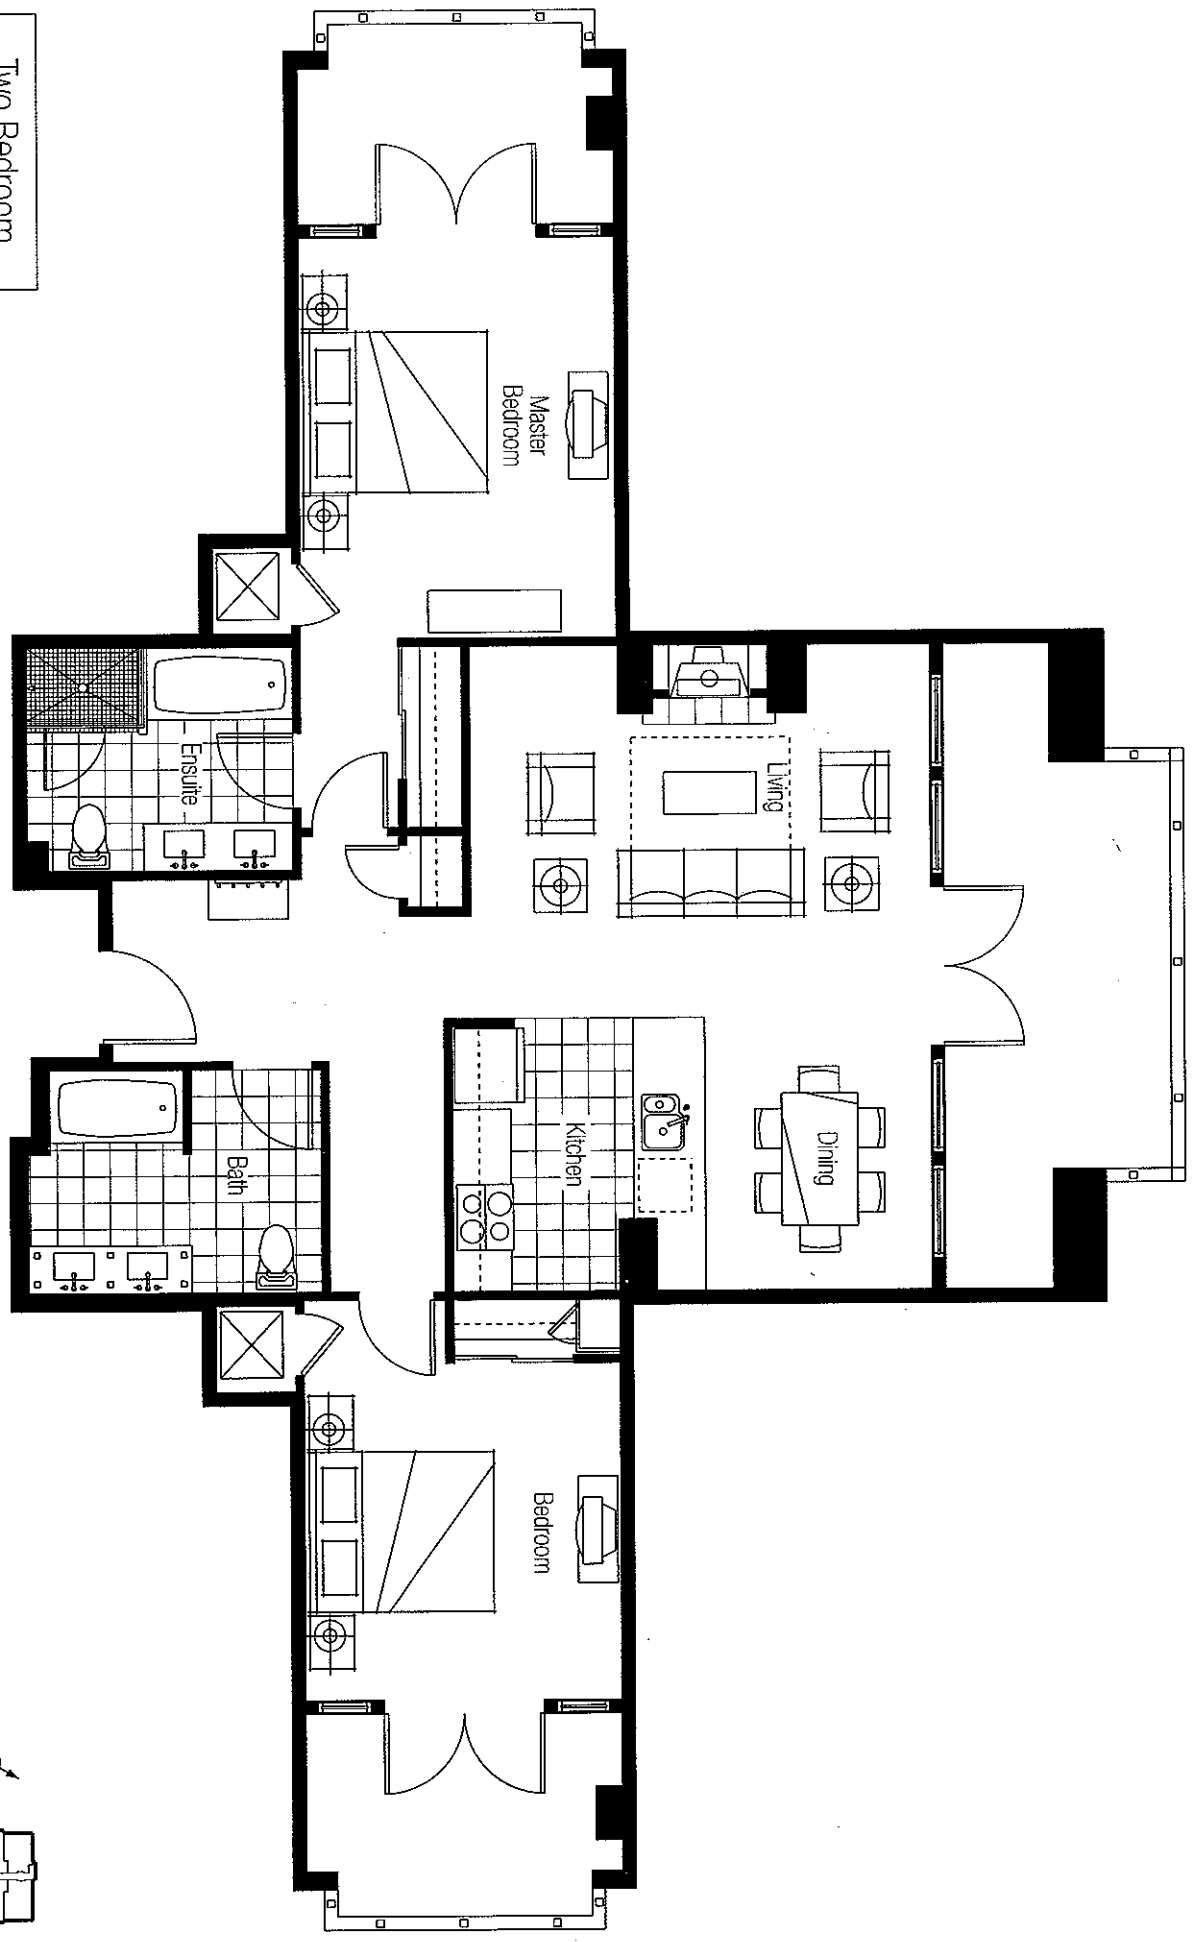

Area: 1,018 sq. ft.

*Hearing Impaired equipped unit.

529

te layouts only. The developer reserves the right to make modifications to floor plans, project design, specifications and features. Final dimensions, square footage and floor plans may vary.

Two Bedroom

Suite Type: C5

Suite Numbers: 230, 330

Area: 994 sq. ft.

These are preliminary suite layouts only. The developer reserves the right to make modifications to floor plans, project design, specifications and features. Final dimensions, square footage and floor plans may vary.

Two Bedroom

Suite Type: C5a
Suite Numbers: 430, 530
Area: 1,025 sq. ft.

These are preliminary suite layouts only. The developer reserves the right to make modifications to floor plans, project design, specifications and features. Final dimensions, square footage and floor plans may vary.

Two Bedroom

Suite Type: C2
Suite Number: 645
Area: 1,315 sq. ft.

Two Bedroom

Suite Type: C3
Suite Numbers: 145, 245, 345
Area: 1,018 sq. ft.

Two Bedroom

Suite Type: C3a
Suite Numbers: 445, 545
Area: 1,050 sq. ft.