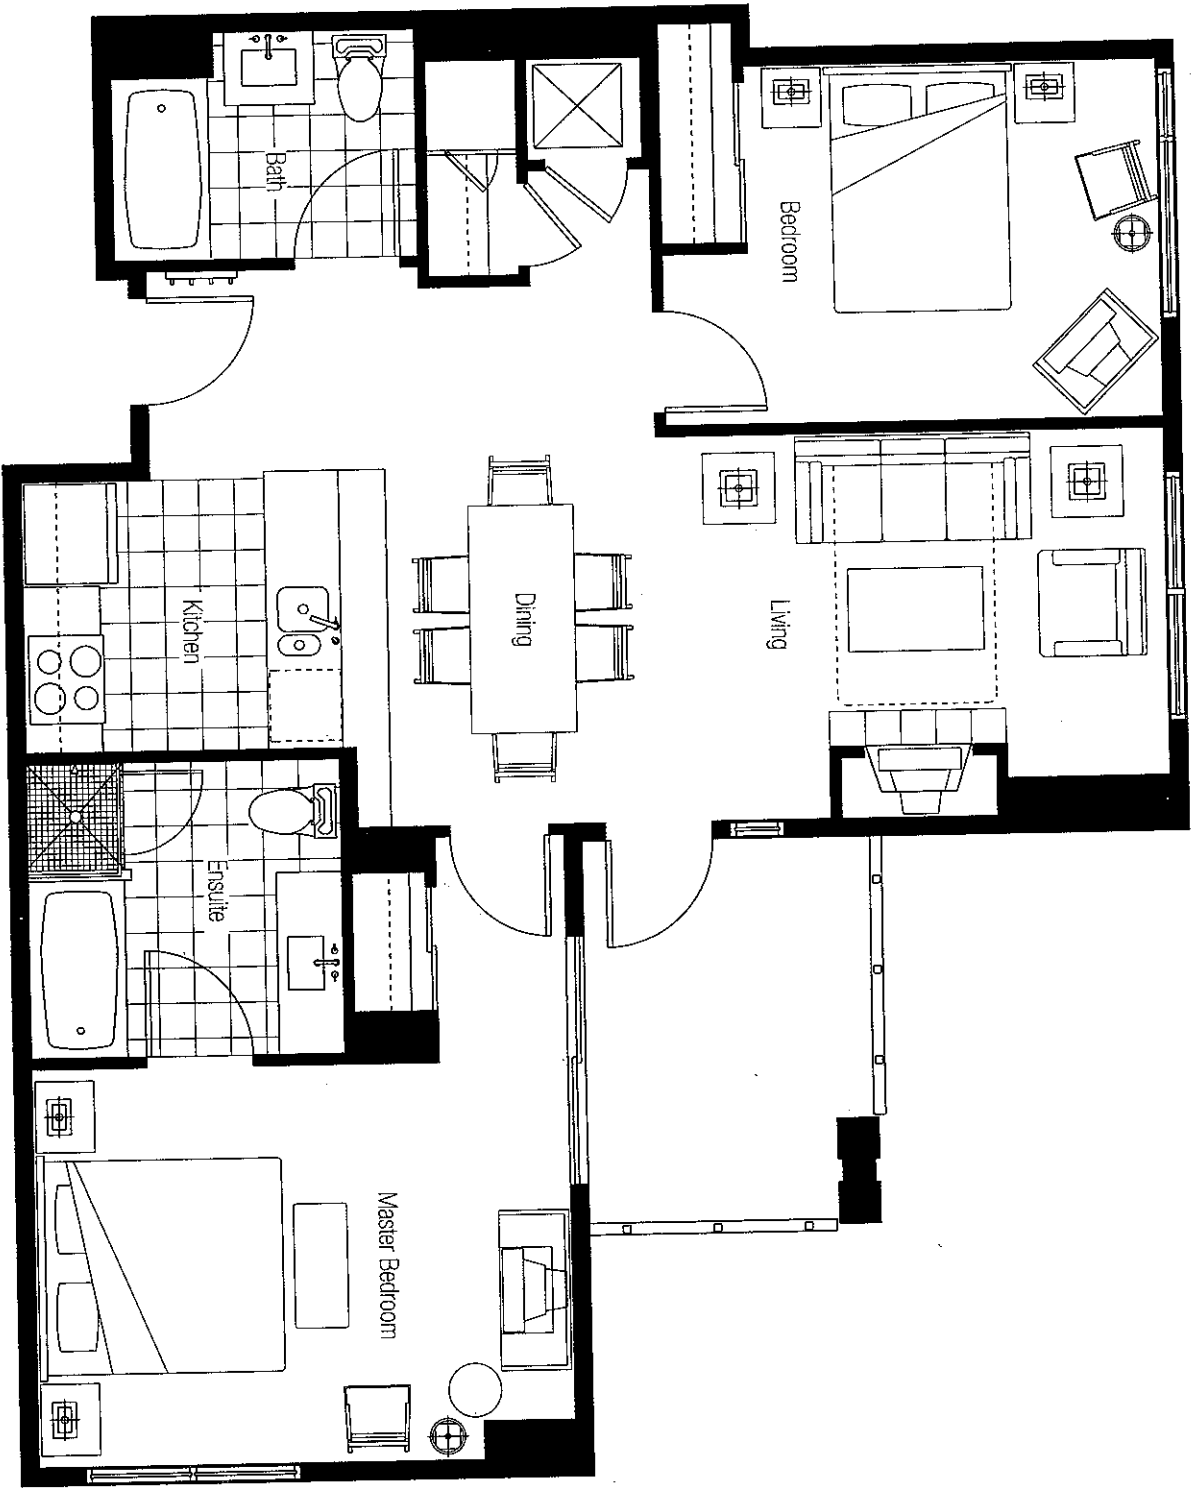

Two Bedroom

Unit Type: C2 Accessible RI - HI

Unit Number: 629*

Area: 1,315 sq. ft.

hearing impaired equipped unit.

Two Bedroom

Suite Type: C3

Suite Numbers: 201, 202, 229*, 301, 302, 329

Area: 1,018 sq. ft.

*Hearing Impaired equipped unit.

529

te layouts only. The developer reserves the right to make modifications to floor plans, project design, specifications and features. Final dimensions, square footage and floor plans may vary.

Two Bedroom

Suite Type: C4

Suite Numbers: 140, 240, 340

Area: 1,057 sq. ft.

Two Bedroom

Suite Type: C4a

Suite Numbers: 440, 540, 640, 740

Area: 1,083 sq. ft.

Two Bedroom

Suite Type: C6
Suite Numbers: 146, 246, 346
Area: 1,018 sq. ft.

Two Bedroom

Suite Type: C6a
Suite Numbers: 446, 546
Area: 1,050 sq. ft.

These are preliminary suite layouts only. The developer reserves the right to make modifications to floor plans, project design, specifications and features. Final dimensions, square footage and floor plans may vary.