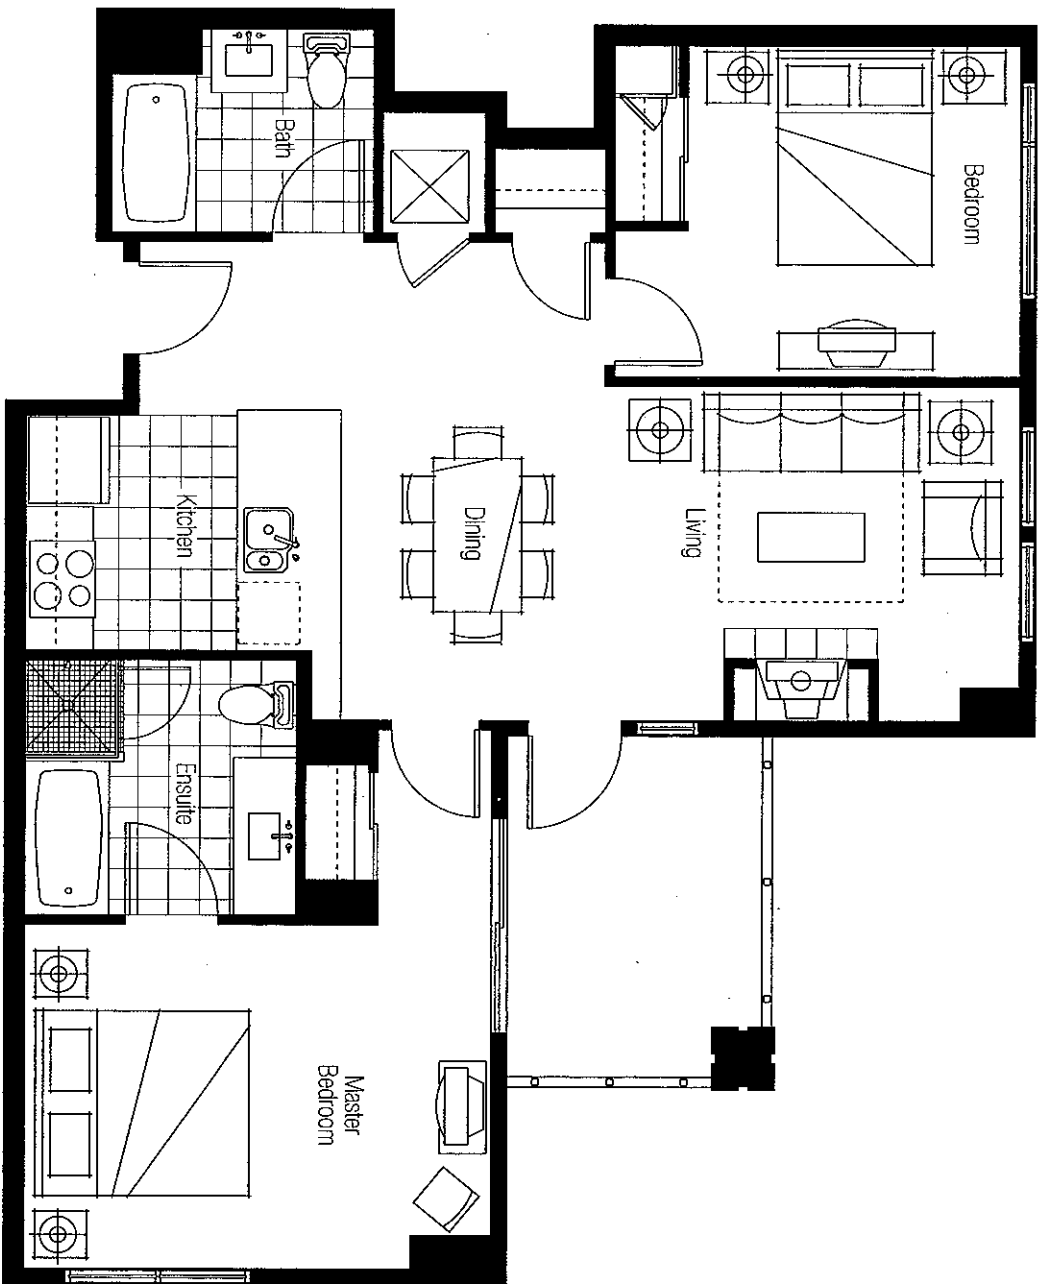

Two Bedroom

Suite Type: C1

Suite Numbers: 211, 311

Area: 1,025 sq. ft.

Two Bedroom

Suite Type: C1a
Suite Numbers: 411, 511, 611, 711
Area: 1,053 sq. ft.

Two Bedroom

Suite Type: C2
Suite Number: 601
Area: 1,315 sq. ft.

Two Bedroom

Unit Type: C2 Accessible RI - HI

Unit Number: 629*

Area: 1,315 sq. ft.

hearing impaired equipped unit.

Two Bedroom

Suite Type: C3

Suite Numbers: 201, 202, 229*, 301, 302, 329

Area: 1,018 sq. ft.

*Hearing Impaired equipped unit.

529

te layouts only. The developer reserves the right to make modifications to floor plans, project design, specifications and features. Final dimensions, square footage and floor plans may vary.

Two Bedroom

Suite Type: C5

Suite Numbers: 230, 330

Area: 994 sq. ft.

These are preliminary suite layouts only. The developer reserves the right to make modifications to floor plans, project design, specifications and features. Final dimensions, square footage and floor plans may vary.